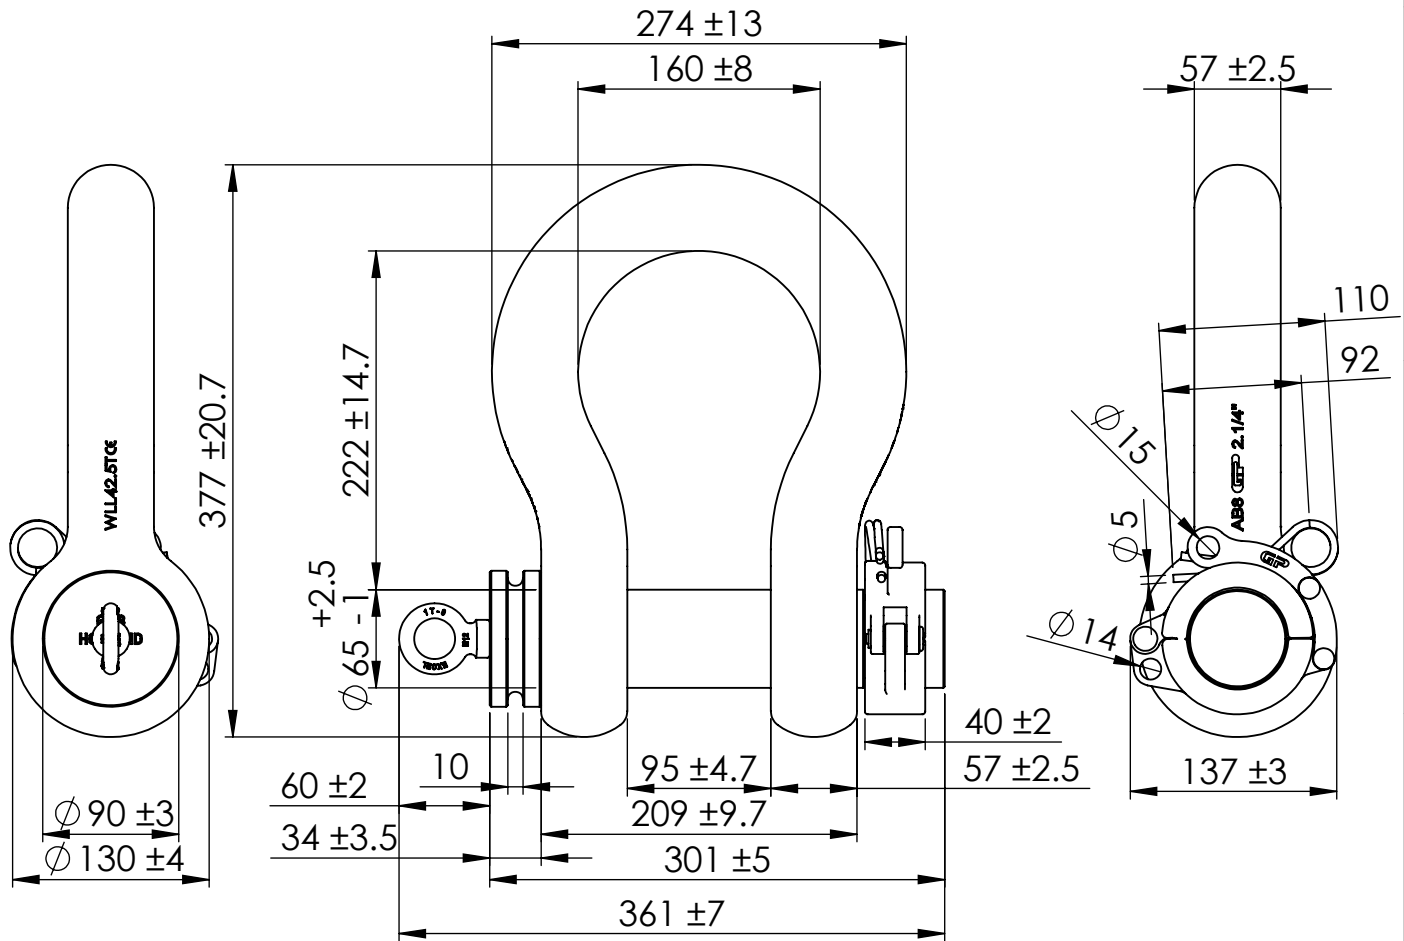

Green Pin[®] Locking Clamp ROV Shackles
 Group : P-5365
 Part : POGHMB57ROVRLLC
 WLL : 42.5 t

Rev.	Description	Date	Drawn
A	New locking clamp	21-6-2019	RB
0	First Issue	28-05-2013	AH

Copyright by Van Beest B.V. moreover this document is the property of Van Beest B.V. This document or any part of it may neither be made known, copied or multiplied, nor used for any purpose other than that for which it is specifically furnished, without the prior written consent of Van Beest B.V.

Title	Green Pin [®] Locking Clamp ROV Shackle	Remark	P-5365 POGHMB57ROVRLLC
Format	A4	Drawing number	6758
Scale	1:5	Rev.	A

VAN BEEST

P.O. Box 57, 3360 AB Sliedrecht
 (The Netherlands)
 Industrieweg 6, 3361 HJ Sliedrecht
 Tel. +31(0)184-413300 www.vanbeest.nl