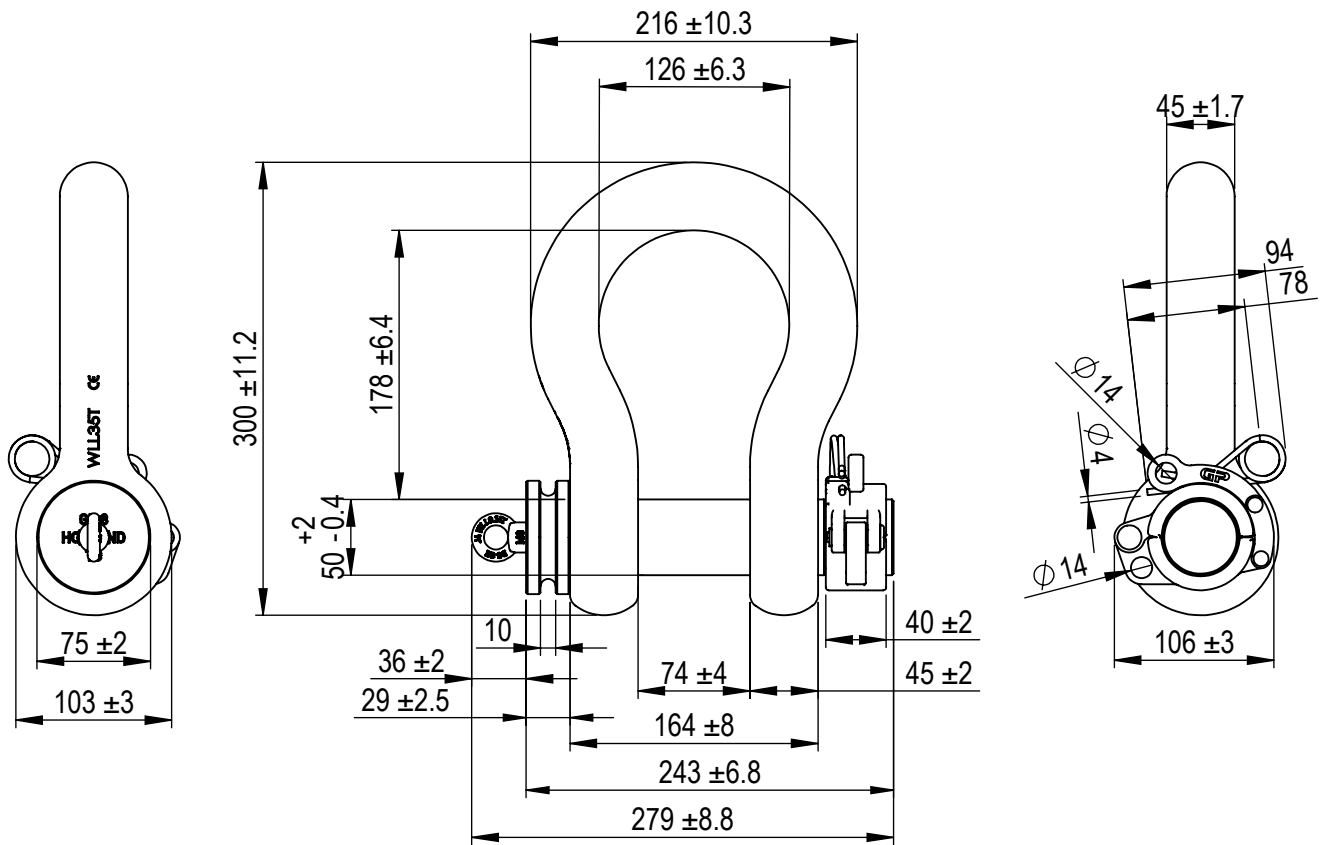

Green Pin[®] Locking Clamp ROV Shackles
 Group : P-5365
 Part : POGHMB45ROVRLLC
 WLL : 25 t

We reserve the right to make amendments on specifications in this drawing without prior notification.

Rev.	Description	Date	Drawn
A	New locking clamp	21-6-2019	RB
0	First Issue	28-05-2013	AH

Title	Green Pin [®] Locking Clamp ROV Shackles	Remark	P-5365 POGHMB45ROVRLLC	Format	A4		Rev.	A
				Scale	1:5			