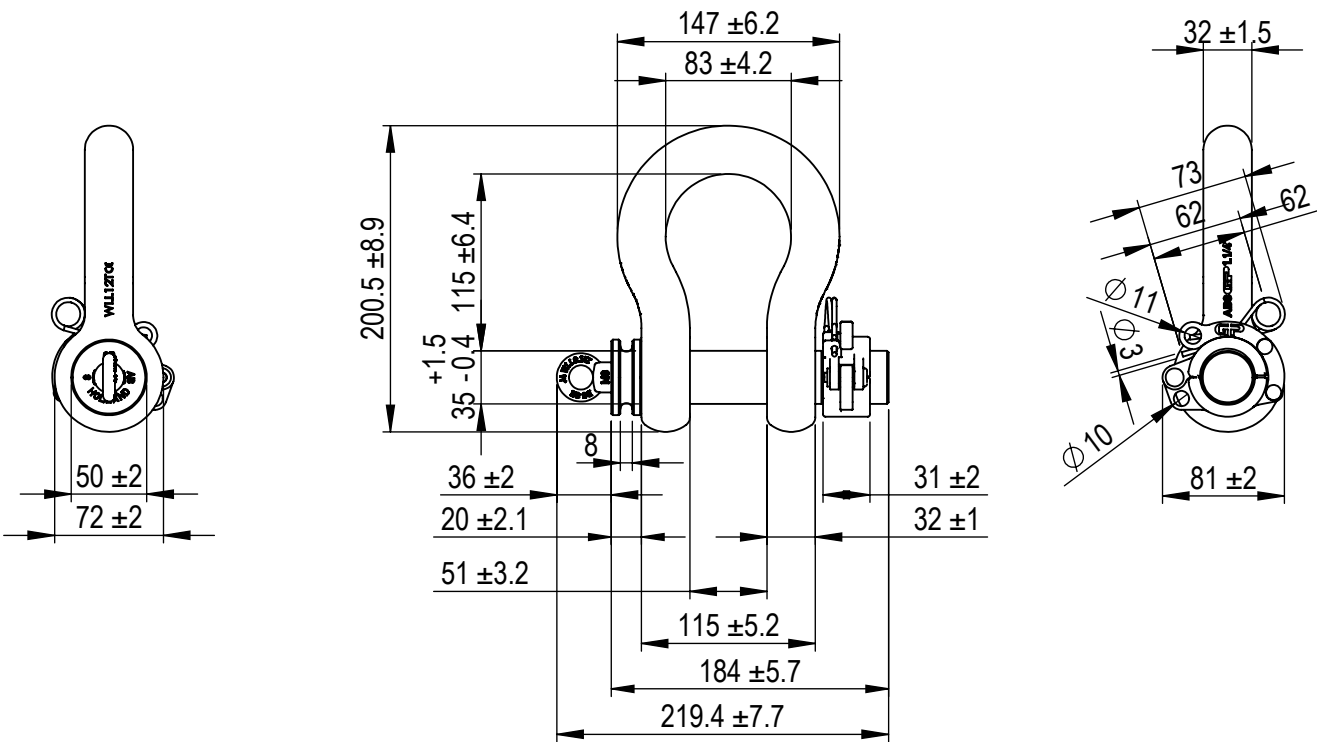

Green Pin<sup>®</sup> Locking Clamp ROV Shackles  
 Group : P-5365  
 Part : POGHMB32ROVRLLC  
 WLL : 12 t

We reserve the right to make amendments on specifications in this drawing without prior notification.

Rev.	Description	Date	Drawn
A	New locking clamp	20-6-2019	RB
0	First Issue	28-05-2013	AH

P.O. Box 57, 3360 AB Sliedrecht  
 (The Netherlands)  
 Industrieweg 6, 3361 HJ Sliedrecht  
 Tel. +31(0)184-413300 www.vanbeest.nl

Title	Green Pin <sup>®</sup> Locking Clamp ROV Shackles	Remark	P-5365 POGHMB32ROVRLLC	Format	A4		
				Scale	1:5		