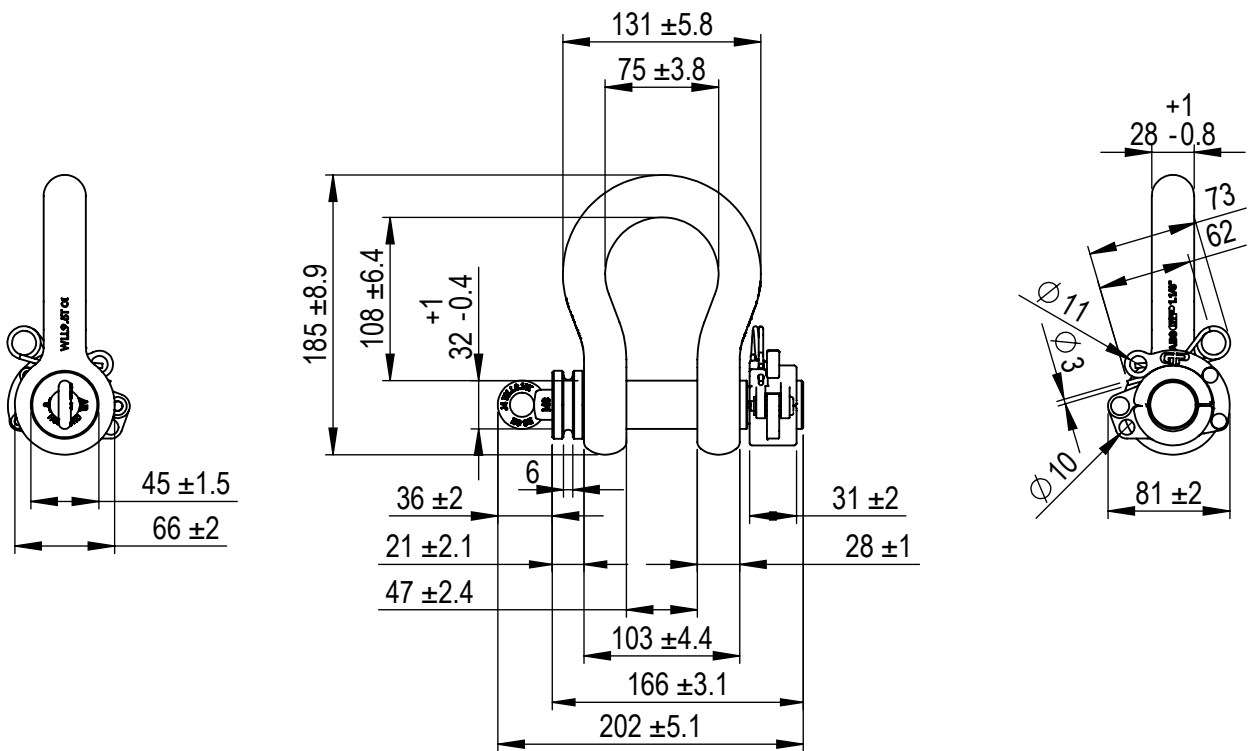

Green Pin[®] Locking Clamp ROV Shackles
 Group : P-5365
 Part : POGHMB28ROVRLLC
 WLL : 9.5 t

We reserve the right to make amendments on specifications in this drawing without prior notification.

Rev.	Description	Date	Drawn
A	New locking clamp	20-6-2019	RB
0	First Issue	28-05-2013	AH

Title	Green Pin [®] Locking Clamp ROV Shackles	Remark	P-5365 POGHMB28ROVRLLC	Format	A4		Rev.	A
				Scale	1:5			