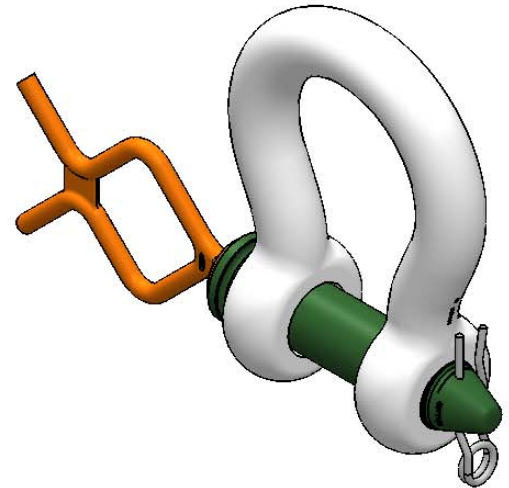

Green Pin® Tapered Pin ROV Shackle F
 Group : P-5361F
 Part : POGHBB65ROVRLTF
 WLL : 55t

We reserve the right to make amendments on specifications in this drawing without prior notification.

Rev.	Description	Date	Drawn
0	First Issue	2021/11/1	DL

Green Pin®
 P.O. Box 57, 3360 AB Sliedrecht (The Netherlands)
 Industrieweg 6, 3361 HJ Sliedrecht
 Tel. +31(0)184-413300 www.greenpin.com

Title Green Pin® Tapered Pin ROV Shackle F		Remark P-5361F	
Release & retrieve ROV shackle (grade 8) with tapered screw pin and Fishtail handle		POGHBB65ROVRLTF	
Format	A4	 	Rev. 0
Scale	1:6		
Drawing number		6792	