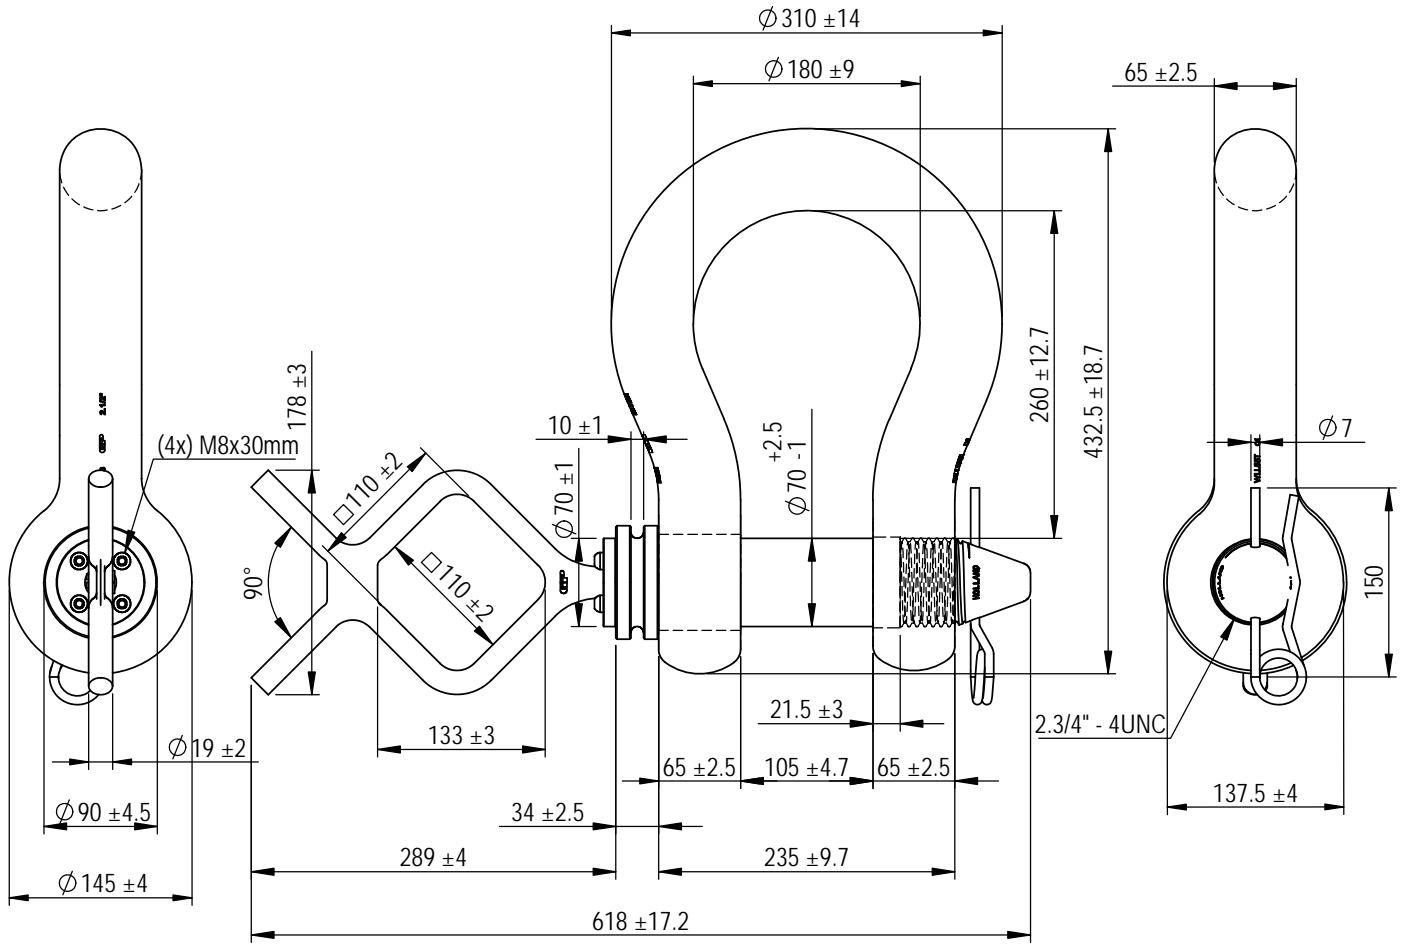

Green Pin® Tapered Pin ROV Shackle F
 Group : P-5361F
 Part : POGHBB65ROVRLTF
 WLL : 55t

We reserve the right to make amendments on specifications in this drawing without prior notification.

Rev.	Description	Date	Drawn
0	First Issue	2021/11/1	DL

Green Pin®
 P.O. Box 57, 3360 AB Sliedrecht (The Netherlands)
 Industrieweg 6, 3361 HJ Sliedrecht
 Tel. +31(0)184-413300 www.greenpin.com

Title Green Pin® Tapered Pin ROV Shackle F		Remark P-5361F	
Release & retrieve ROV shackle (grade 8) with tapered screw pin and Fishtail handle		POGHBB65ROVRLTF	
Format	A4	 	Rev. 0
Scale	1:6		
Drawing number		6792	