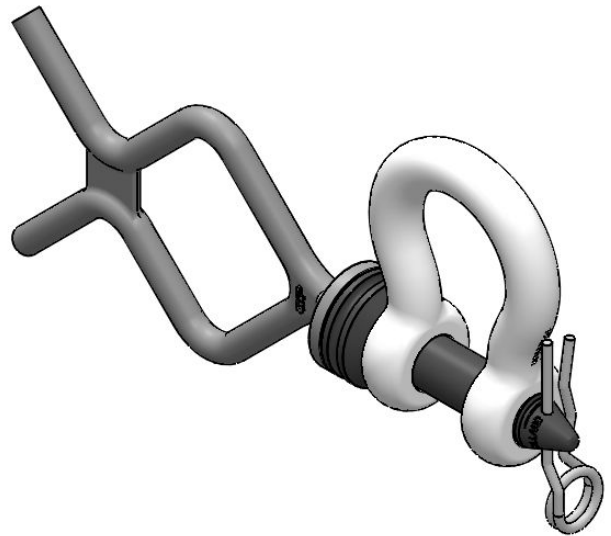

Green Pin® Tapered Pin ROV Shackle F
 Group : P-5361F
 Part : POGHBB32ROVRLTF
 WLL : 12t

We reserve the right to make amendments on specifications in this drawing without prior notification.

Rev.	Description	Date	Drawn
0	First Issue	2021/11/1	DL

Green Pin®
 P.O. Box 57, 3360 AB Sliedrecht (The Netherlands)
 Industrieweg 6, 3361 HJ Sliedrecht
 Tel. +31(0)184-413300 www.greenpin.com

Format	A4	
Scale	1:4	

Title Green Pin® Tapered Pin ROV Shackle F Release & retrieve ROV shackle (grade 8) with tapered screw pin and Fishtail handle		Remark P-5361F POGHBB32ROVRLTF		Drawing number 6787	Rev. 0
--	--	---	--	-------------------------------	------------------