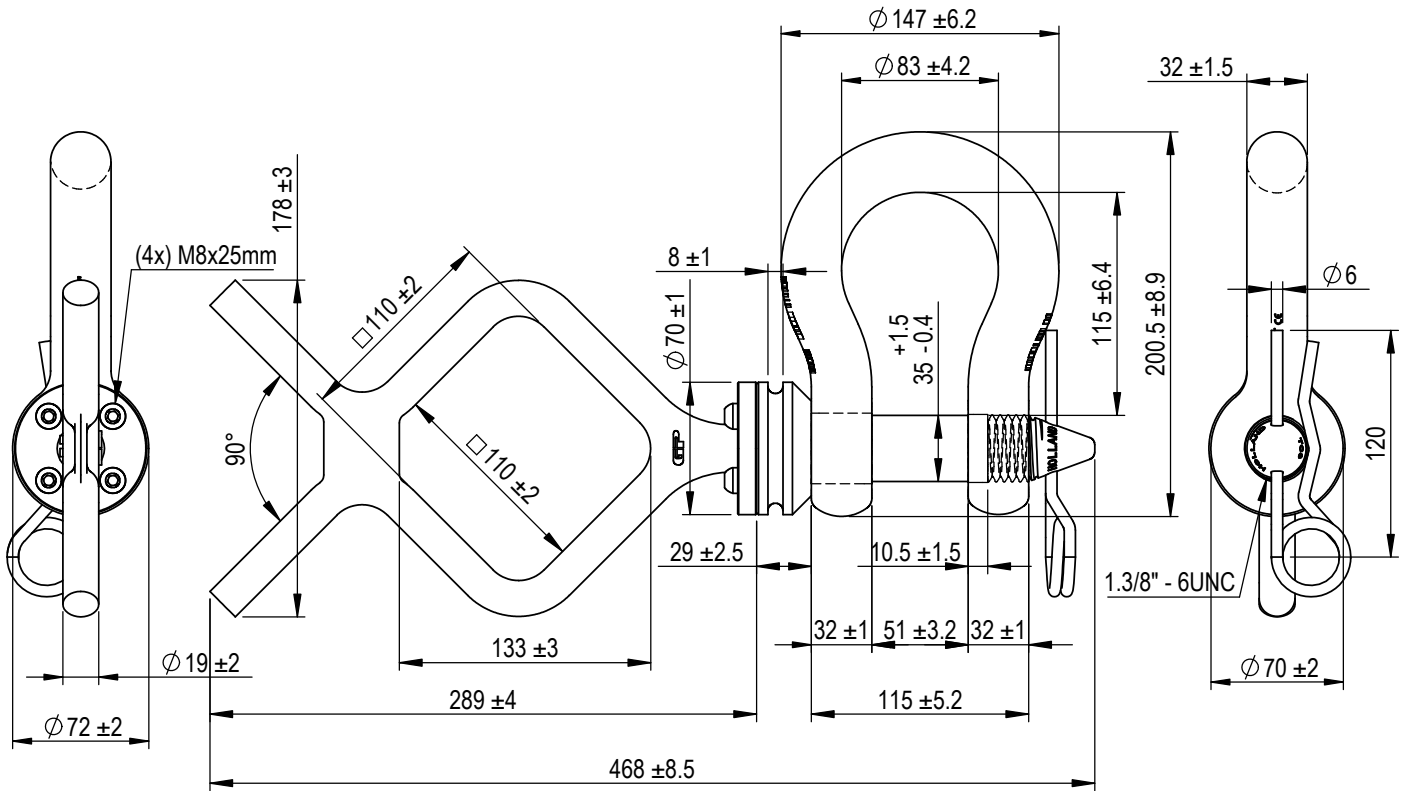

Green Pin® Tapered Pin ROV Shackle F
 Group : P-5361F
 Part : POGHBB32ROVRLTF
 WLL : 12t

We reserve the right to make amendments on specifications in this drawing without prior notification.

Rev.	Description	Date	Drawn
0	First Issue	2021/11/1	DL

Green Pin®
 P.O. Box 57, 3360 AB Sliedrecht (The Netherlands)
 Industrieweg 6, 3361 HJ Sliedrecht
 Tel. +31(0)184-413300 www.greenpin.com

Format	A4	
Scale	1:4	

Title Green Pin® Tapered Pin ROV Shackle F Release & retrieve ROV shackle (grade 8) with tapered screw pin and Fishtail handle		Remark P-5361F POGHBB32ROVRLTF		Drawing number 6787	Rev. 0
--	--	---	--	-------------------------------	------------------