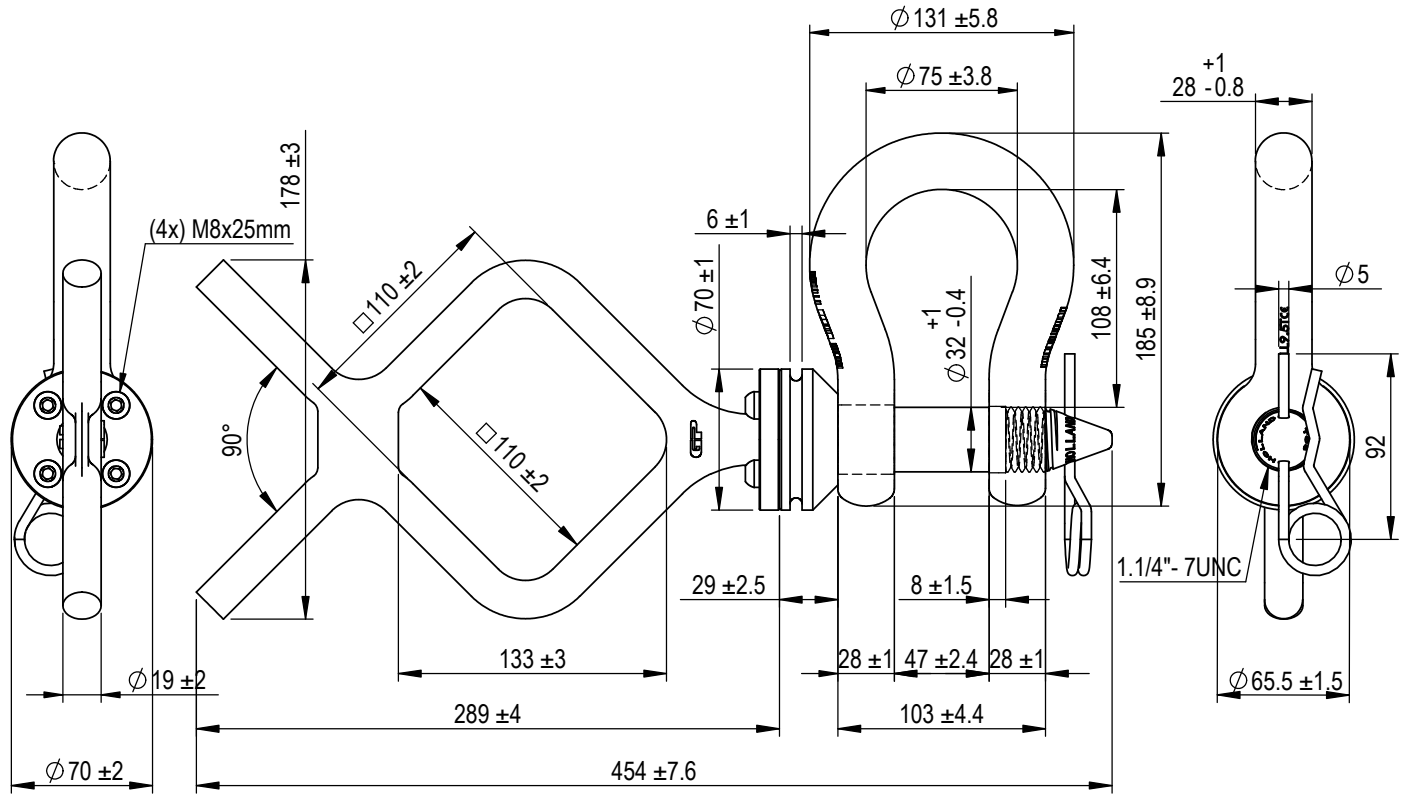

Green Pin® Tapered Pin ROV Shackle F
 Group : P-5361F
 Part : POGHBB28ROVRLTF
 WLL : 9.5t

We reserve the right to make amendments on specifications in this drawing without prior notification.

Rev.	Description	Date	Drawn
0	First Issue	2021/11/1	DL

Green Pin®
 P.O. Box 57, 3360 AB Sliedrecht (The Netherlands)
 Industrieweg 6, 3361 HJ Sliedrecht
 Tel. +31(0)184-413300 www.greenpin.com

Format	A4		
Scale	1:3.75		
Drawing number	6786	Rev.	0

Title **Green Pin® Tapered Pin ROV Shackle F**
 Release & retrieve ROV shackle (grade 8) with tapered screw pin and Fishtail handle