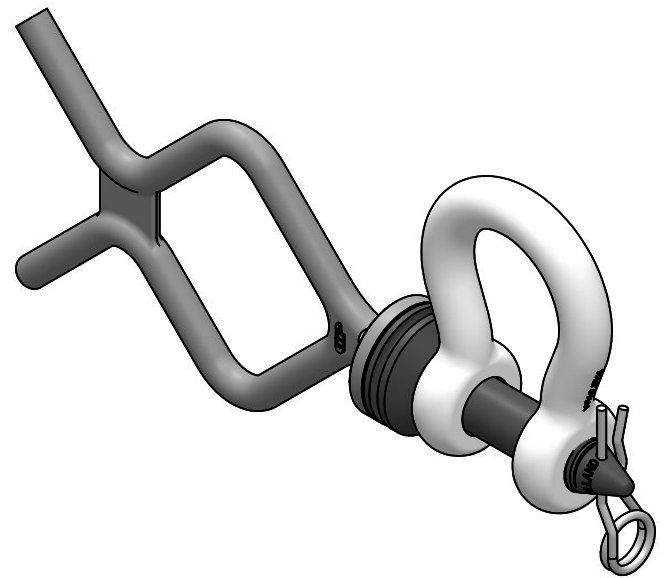

Green Pin® Tapered Pin ROV Shackle F
 Group : P-5361F
 Part : POGHBB28ROVRLTF
 WLL : 9.5t

We reserve the right to make amendments on specifications in this drawing without prior notification.

Rev.	Description	Date	Drawn
0	First Issue	2021/11/1	DL

Green Pin®
 P.O. Box 57, 3360 AB Sliedrecht (The Netherlands)
 Industrieweg 6, 3361 HJ Sliedrecht
 Tel. +31(0)184-413300 www.greenpin.com

Format	A4		
Scale	1:3.75		
Drawing number	6786	Rev.	0

Title **Green Pin® Tapered Pin ROV Shackle F**
 Release & retrieve ROV shackle (grade 8) with tapered screw pin and Fishtail handle