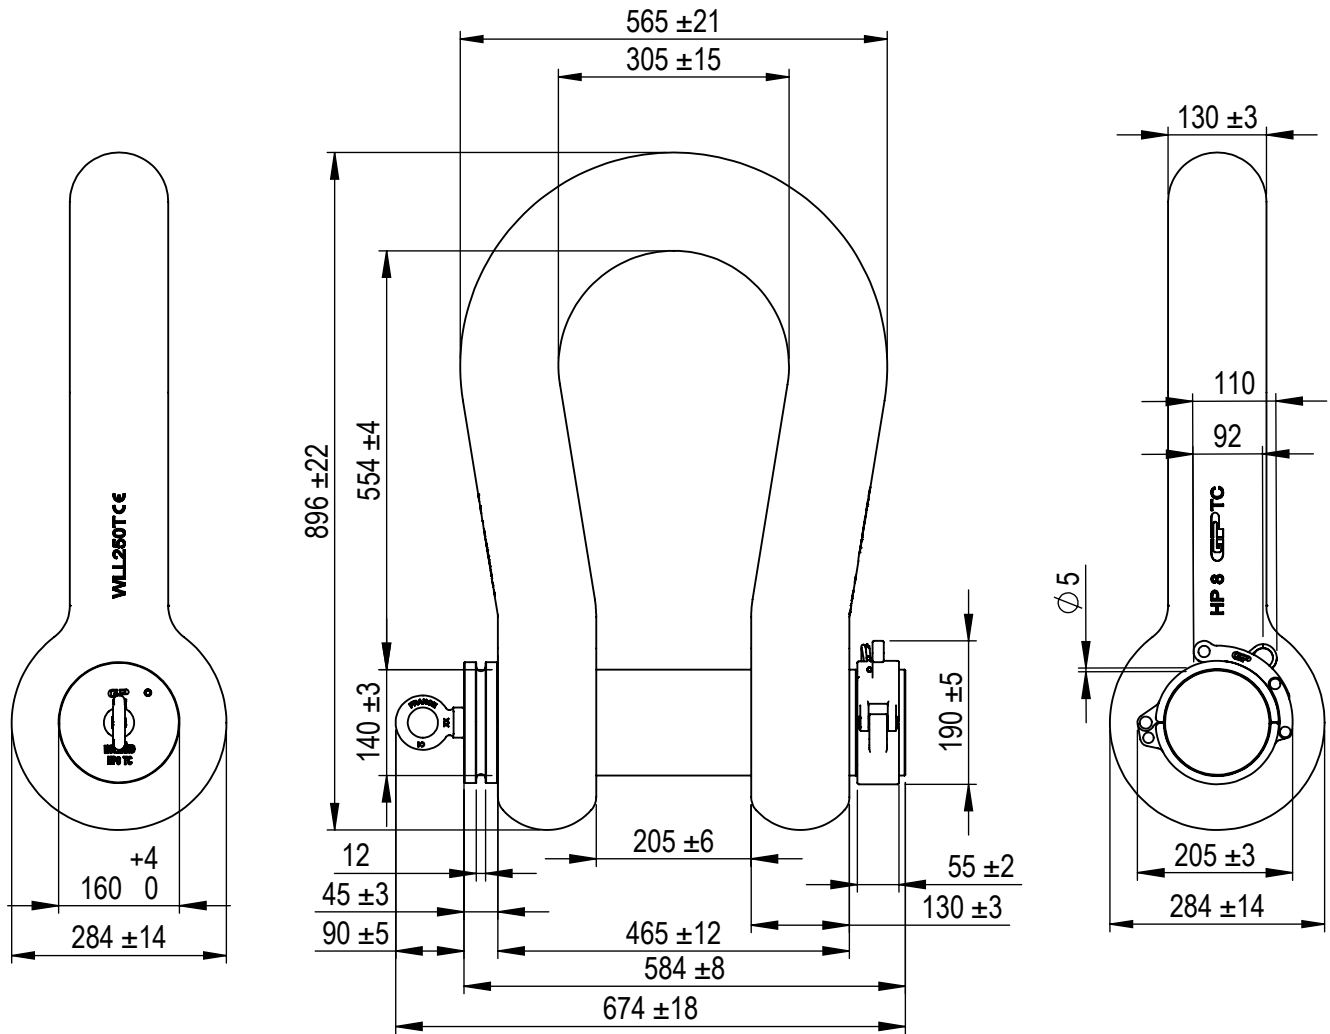

Green Pin® Locking Clamp ROV Shackle  
 Group : P-5365  
 Part : HDPOHM0250ROVRLLC  
 WLL : 250 t

We reserve the right to make amendments on specifications in this drawing without prior notification.

Rev.	Description	Date	Drawn
A	New locking clamp	22-3-2019	RB
0	First Issue	24-11-2014	AH

**Green Pin®**  
 P.O. Box 57, 3360 AB Sliedrecht (The Netherlands)  
 Industrieweg 6, 3361 HJ Sliedrecht  
 Tel. +31(0)184-413300 www.greenpin.com

Title <b>Green Pin® Locking Clamp ROV Shackle</b>		Remark P-5365 HDPOHM0250ROVRLLC		Format <b>A4</b>	
				Scale <b>1:10</b>	
		Drawing number <b>6773</b>		Rev. <b>A</b>	