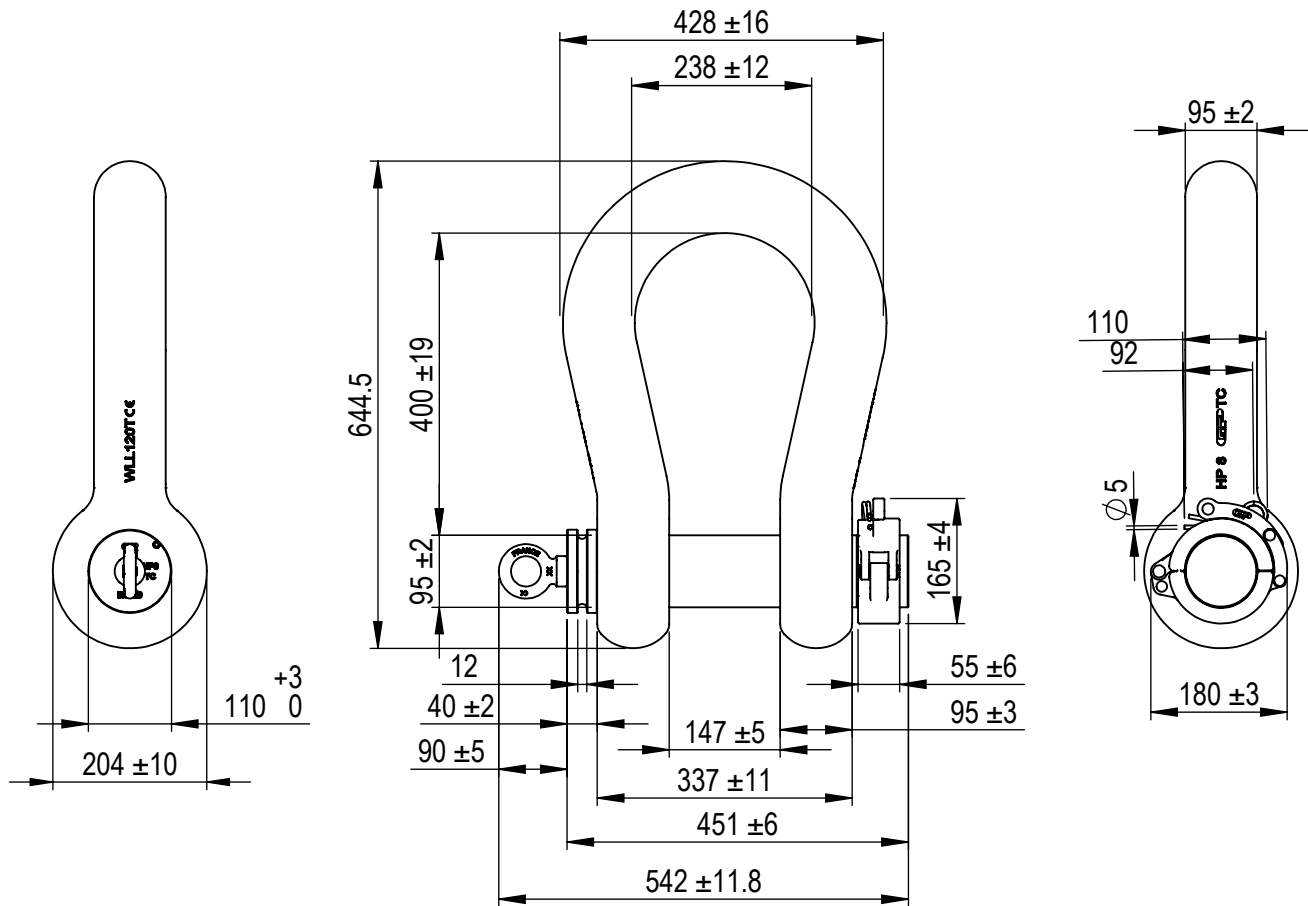

Green Pin® Locking Clamp ROV Shackle
 Group : P-5365
 Part : HDPOHM0120ROVRLLC
 WLL : 120 t

We reserve the right to make amendments on specifications in this drawing without prior notification.

Rev.	Description	Date	Drawn
A	New locking clamp	22-3-2018	RB
0	First Issue	24-11-2014	AH

P.O. Box 57, 3360 AB Sliedrecht (The Netherlands)
 Industrieweg 6, 3361 HJ Sliedrecht
 Tel. +31(0)184-413300 www.greenpin.com

Format	A4	
Scale	1:10	

Title Green Pin® Locking Clamp ROV Shackle		Remark P-5365 HDPOHM0120ROVRLLC		Drawing number 6770	Rev. A
---	--	--	--	-------------------------------	------------------