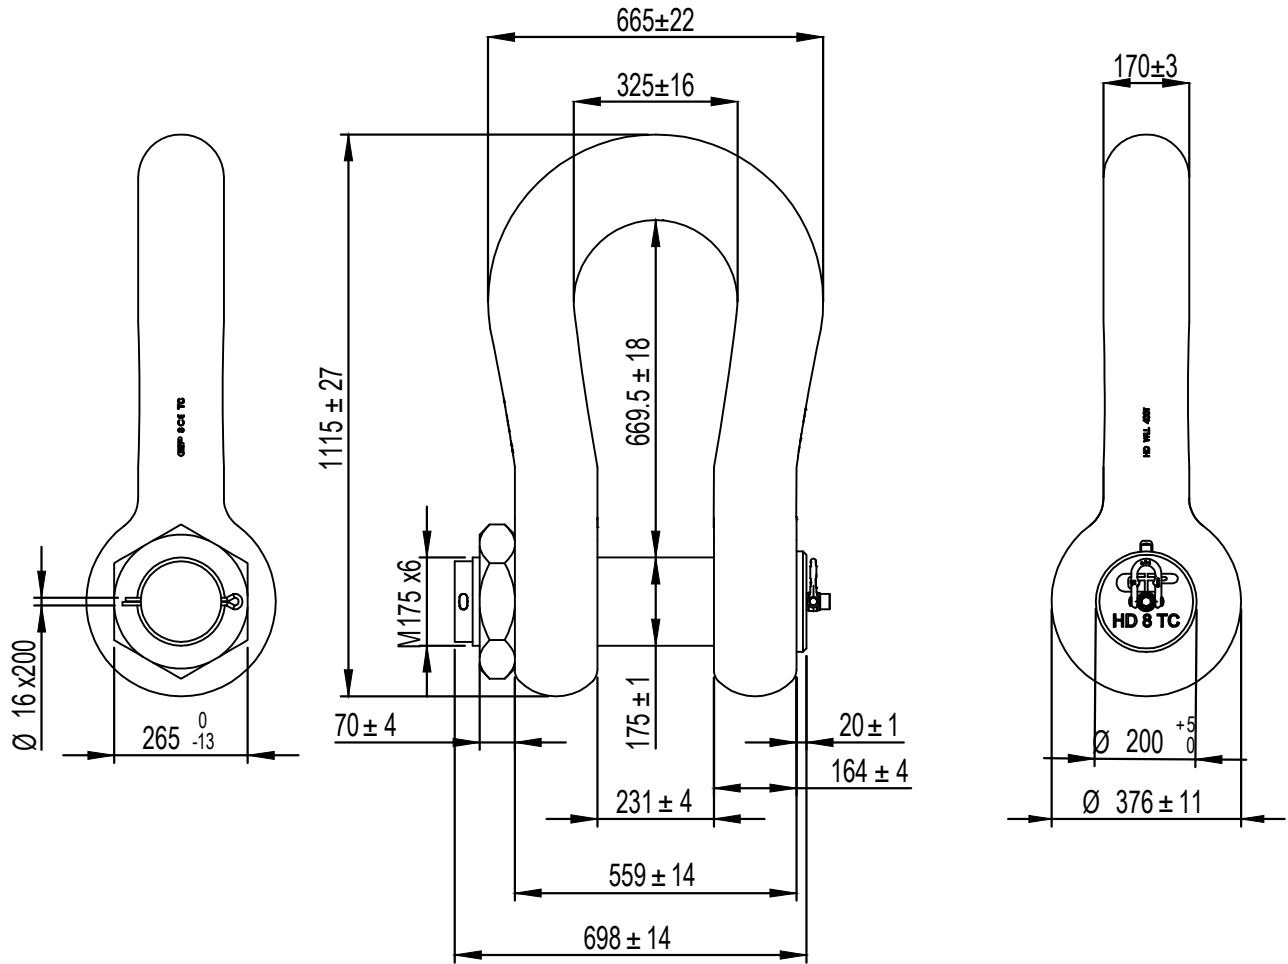

Green Pin® Heavy Duty Bow Shackle BN
 Group : P-6036
 Part : HDGPHM0400
 WLL : 400t

We reserve the right to make amendments on specifications in this drawing without prior notification.

Rev.	Description	Date	Drawn
A	Product update	22-04-15	R.CH
0	First issue	18-11-09	H.T.

P.O. Box 57, 3360 AB Sliedrecht (The Netherlands)
 Industrieweg 6, 3361 HJ Sliedrecht
 Tel. +31(0)184-413300 www.greenpin.com

Format	A4	
Scale	1:15	

Title **Green Pin® Heavy Duty Bow Shackle BN**
 High load capacity bow shackle with safety bolt

Remark
 P-6036
 HDGPHM0400

Drawing number	Rev.
5230	A