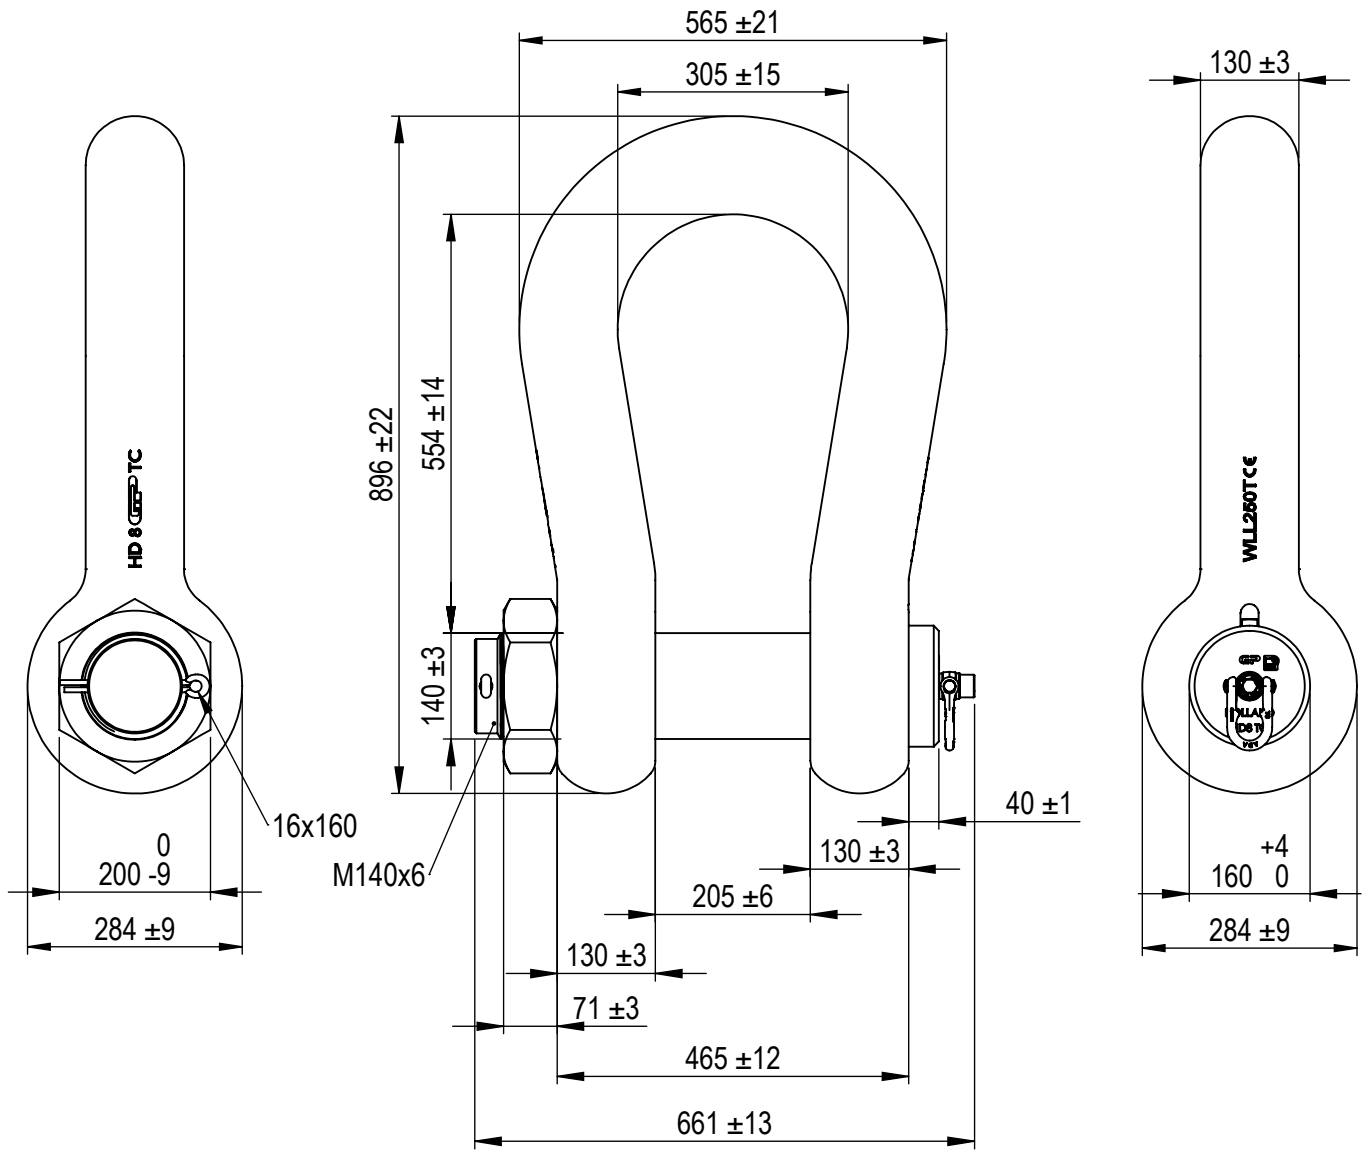

Green Pin<sup>®</sup> Heavy Duty Bow Shackle BN  
 Group : P-6036  
 Part : HDGPHM0250  
 WLL : 250 t

We reserve the right to make amendments on specifications in this drawing without prior notification.

P.O. Box 57, 3360 AB Sliedrecht (The Netherlands)  
 Industrieweg 6, 3361 HJ Sliedrecht  
 Tel. +31(0)184-413300 www.greenpin.com

Format	A4		
Scale	1:10		
Drawing number		5228	Rev.
			A

Title Green Pin<sup>®</sup> Heavy Duty Bow Shackle BN  
 High load capacity bow shackle with safety bolt