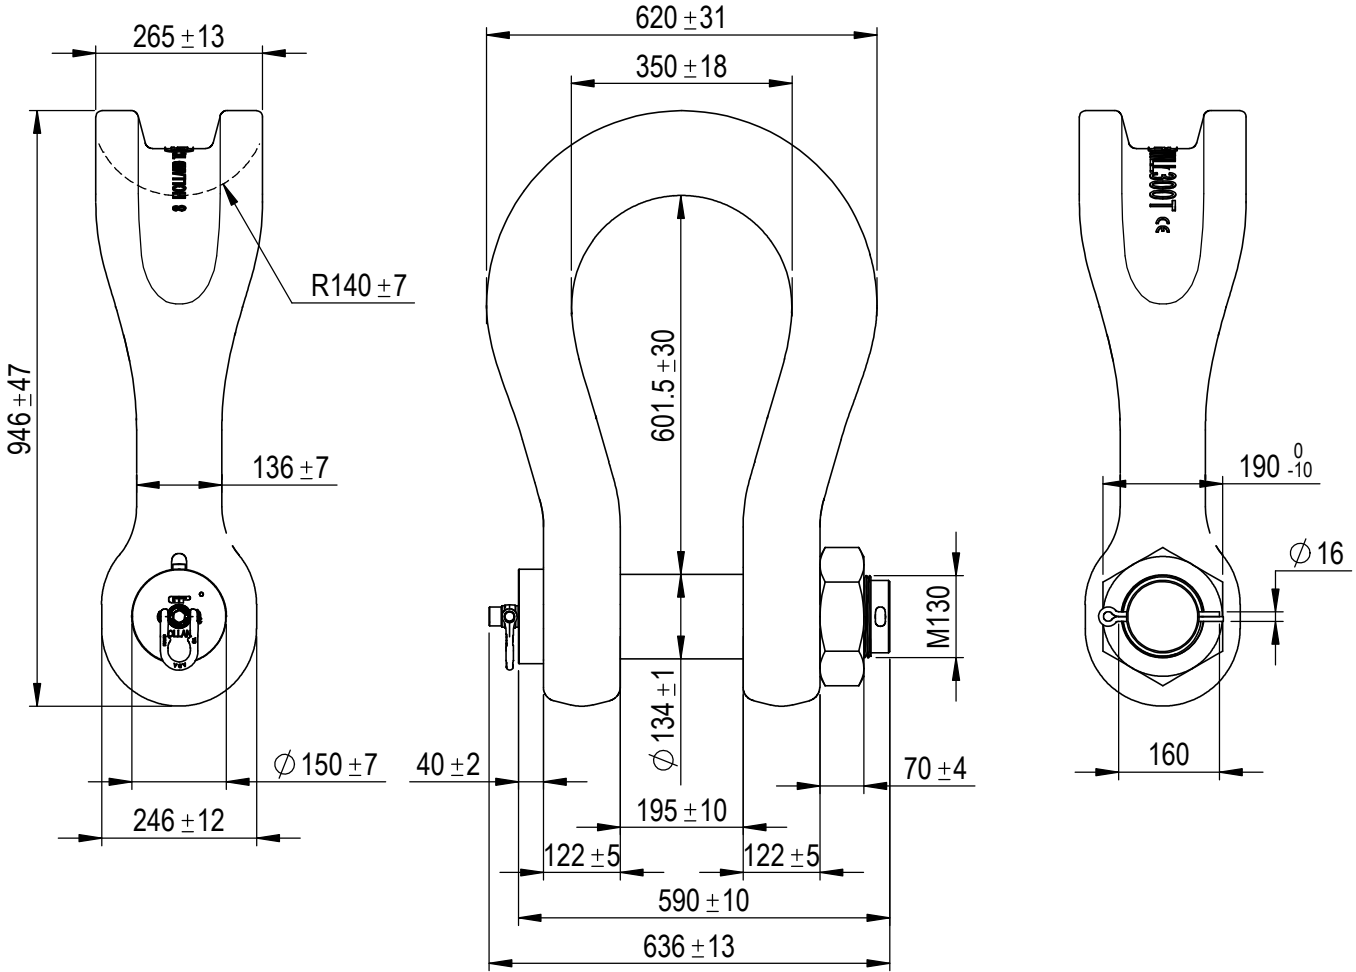

Green Pin® Sling Shackle BN
 Group : P-6033
 Part : SLGPF0300
 WLL : 300t

We reserve the right to make amendments on specifications in this drawing without prior notification.

Rev.	Description	Date	Drawn
A	Product update	2021-8-18	R.CH
0	First issue	2010-9-6	D.L

Green Pin®
 P.O. Box 57, 3360 AB Sliedrecht (The Netherlands)
 Industrieweg 6, 3361 HJ Sliedrecht
 Tel. +31(0)184-413300 www.greenpin.com

Format	A4	
Scale	1:12	
Drawing number		Rev.
5283		A

Title **Green Pin® Sling Shackle BN**
 High load capacity bow shackle with safety bolt