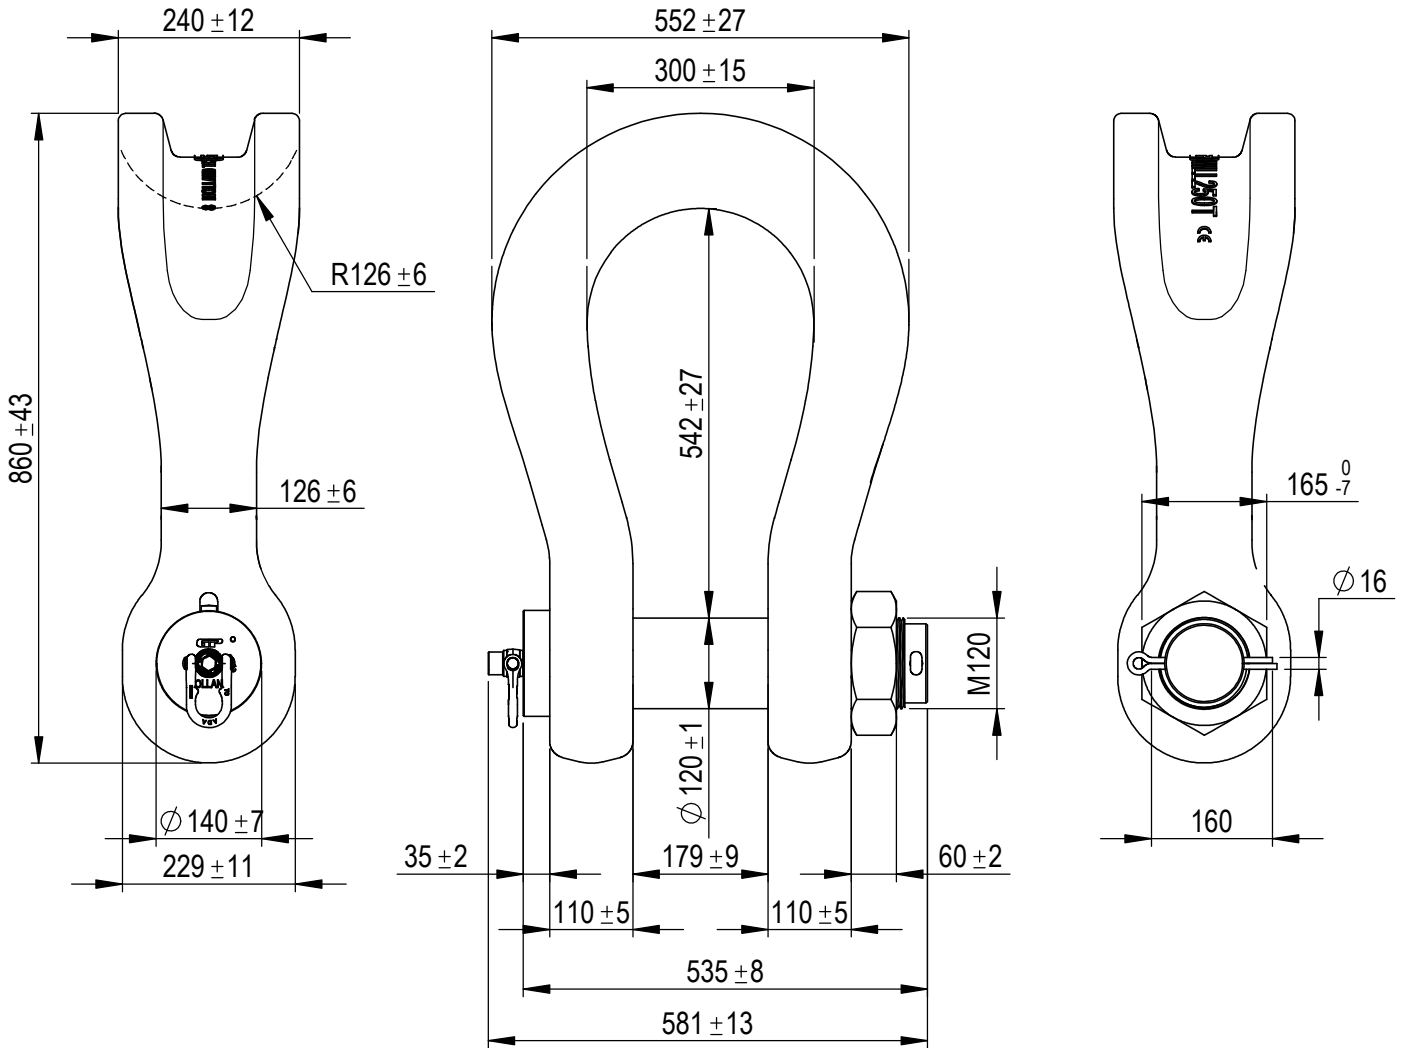

Green Pin® Sling Shackle BN  
 Group : P-6033  
 Part : SLGPF0250  
 WLL : 250t

We reserve the right to make amendments on specifications in this drawing without prior notification.

Rev.	Description	Date	Drawn
A	Product update	2021-8-18	R.CH
0	First Issue	2010-9-6	D.L

P.O. Box 57, 3360 AB Sliedrecht (The Netherlands)  
 Industrieweg 6, 3361 HJ Sliedrecht  
 Tel. +31(0)184-413300 www.greenpin.com

Format	A4		
Scale	1:10		
Drawing number		Rev.	
5282		A	

Title **Green Pin® Sling Shackle BN**  
 High load capacity bow shackle with safety bolt