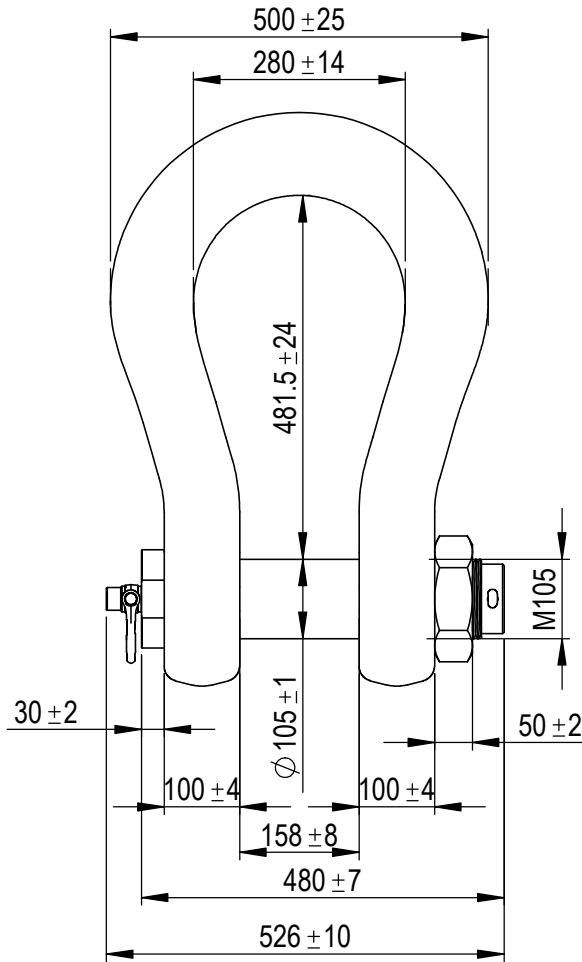

Green Pin® Sling Shackle BN
 Group : P-6033
 Part : SLGPF0200
 WLL : 200t

We reserve the right to make amendments on specifications in this drawing without prior notification.

Rev.	Description	Date	Drawn
A	Product update	2021-8-18	R.CH
0	First Issue	2010-9-6	D.L

P.O. Box 57, 3360 AB Sliedrecht (The Netherlands)
 Industrieweg 6, 3361 HJ Sliedrecht
 Tel. +31(0)184-413300 www.greenpin.com

Format	A4		Rev.
Scale	1:10		
Drawing number		5281	
Title		A	

Title **Green Pin® Sling Shackle BN**
 High load capacity bow shackle with safety bolt