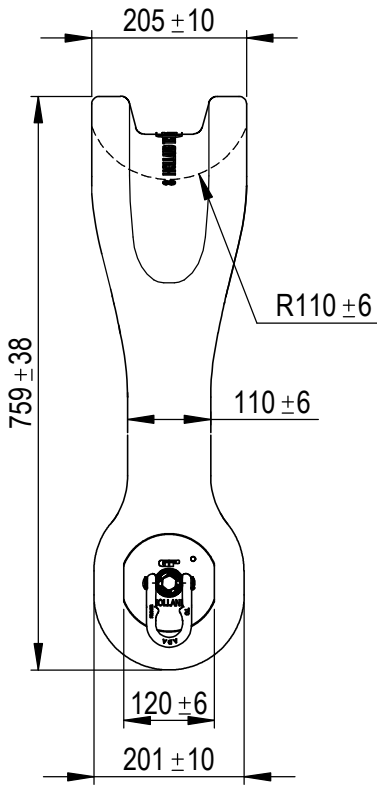

Green Pin® Sling Shackle BN
 Group : P-6033
 Part : SLGPF0200
 WLL : 200t

We reserve the right to make amendments on specifications in this drawing without prior notification.

Rev.	Description	Date	Drawn
A	Product update	2021-8-18	R.CH
0	First Issue	2010-9-6	D.L

P.O. Box 57, 3360 AB Sliedrecht (The Netherlands)
 Industrieweg 6, 3361 HJ Sliedrecht
 Tel. +31(0)184-413300 www.greenpin.com

Format	A4		Rev.
Scale	1:10		
Drawing number		5281	
Title		A	

Title **Green Pin® Sling Shackle BN**
 High load capacity bow shackle with safety bolt