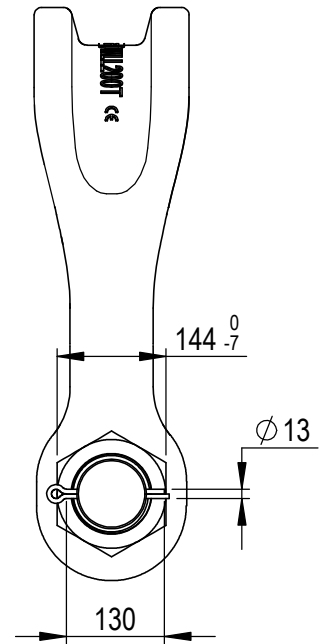

Green Pin® Sling Shackle BN
 Group : P-6033
 Part : SLGPF0200
 WLL : 200t

We reserve the right to make amendments on specifications in this drawing without prior notification.

Rev.	Description	Date	Drawn
A	Product update	2021-8-18	R.CH
0	First Issue	2010-9-6	D.L

P.O. Box 57, 3360 AB Sliedrecht (The Netherlands)
 Industrieweg 6, 3361 HJ Sliedrecht
 Tel. +31(0)184-413300 www.greenpin.com

Format	A4		Rev.
Scale	1:10		
Drawing number		5281	
Title		A	

Title **Green Pin® Sling Shackle BN**
 High load capacity bow shackle with safety bolt