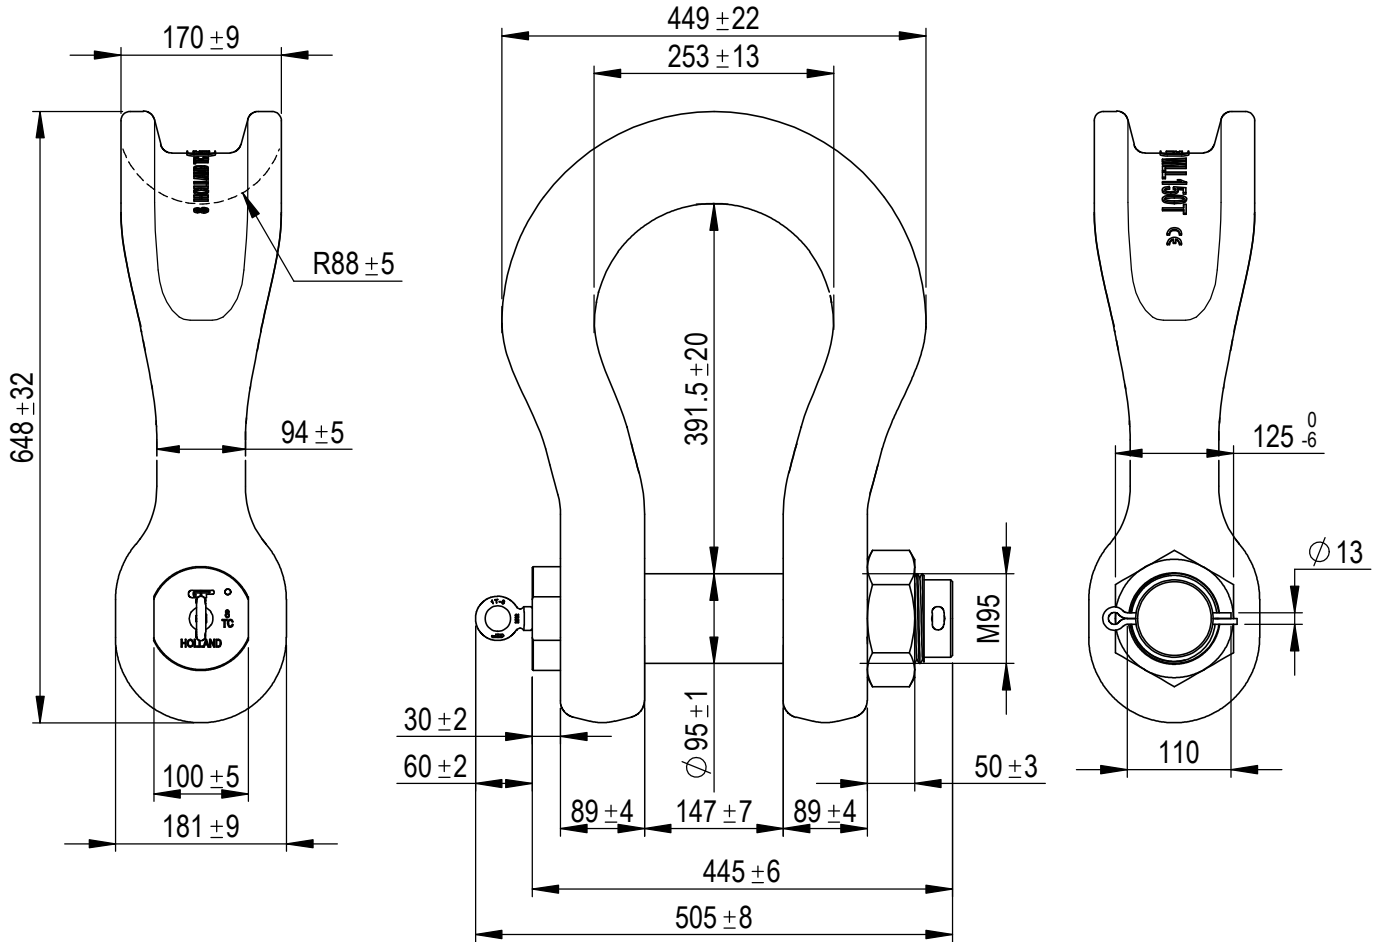

Green Pin® Sling Shackle BN
 Group : P-6033
 Part : SLGPF0150
 WLL : 150t

We reserve the right to make amendments on specifications in this drawing without prior notification.

Rev.	Description	Date	Drawn
A	Product update	2021-8-18	R.CH
0	First Issue	2010-9-6	D.L

P.O. Box 57, 3360 AB Sliedrecht (The Netherlands)
 Industrieweg 6, 3361 HJ Sliedrecht
 Tel. +31(0)184-413300 www.greenpin.com

Format	A4		Rev.
Scale	1:8		
Drawing number		5280	
Title		A	

Title **Green Pin® Sling Shackle BN**
 High load capacity bow shackle with safety bolt