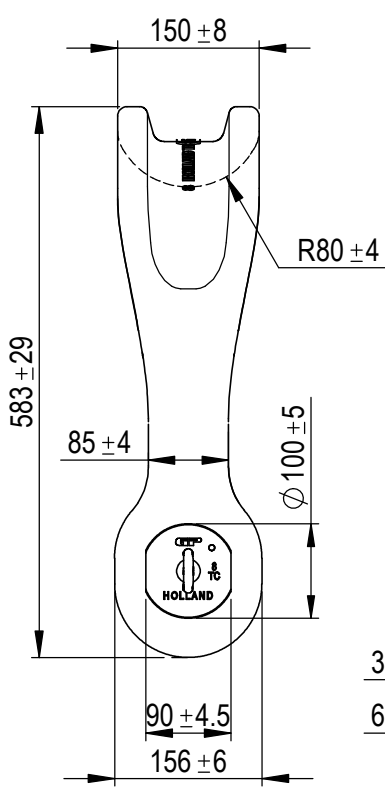

Green Pin® Sling Shackle BN
 Group : P-6033
 Part : SLGPF0125
 WLL : 125t

We reserve the right to make amendments on specifications in this drawing without prior notification.

Rev.	Description	Date	Drawn
A	Product update	2021-8-18	R.CH
0	First issue	2010-9-6	D.L

P.O. Box 57, 3360 AB Sliedrecht (The Netherlands)
 Industrieweg 6, 3361 HJ Sliedrecht
 Tel. +31(0)184-413300 www.greenpin.com

Format	A4		
Scale	1:8		
Drawing number		Rev.	
5279		A	

Title **Green Pin® Sling Shackle BN**
 High load capacity bow shackle with safety bolt