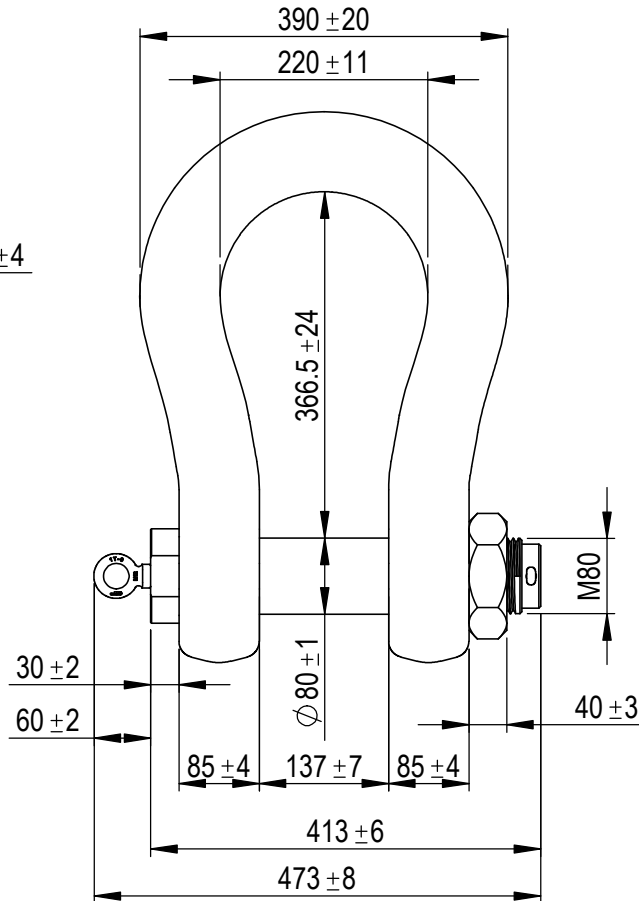

Green Pin® Sling Shackle BN
 Group : P-6033
 Part : SLGPF0125
 WLL : 125t

We reserve the right to make amendments on specifications in this drawing without prior notification.

Rev.	Description	Date	Drawn
A	Product update	2021-8-18	R.CH
0	First issue	2010-9-6	D.L

P.O. Box 57, 3360 AB Sliedrecht (The Netherlands)
 Industrieweg 6, 3361 HJ Sliedrecht
 Tel. +31(0)184-413300 www.greenpin.com

Format	A4		
Scale	1:8		
Drawing number		Rev.	
5279		A	

Title **Green Pin® Sling Shackle BN**
 High load capacity bow shackle with safety bolt