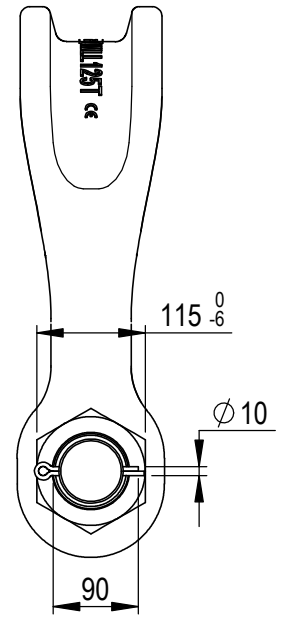

Green Pin® Sling Shackle BN
 Group : P-6033
 Part : SLGPF0125
 WLL : 125t

We reserve the right to make amendments on specifications in this drawing without prior notification.

Rev.	Description	Date	Drawn
A	Product update	2021-8-18	R.CH
0	First issue	2010-9-6	D.L

P.O. Box 57, 3360 AB Sliedrecht (The Netherlands)
 Industrieweg 6, 3361 HJ Sliedrecht
 Tel. +31(0)184-413300 www.greenpin.com

Format	A4		
Scale	1:8		
Drawing number		Rev.	
5279		A	

Title **Green Pin® Sling Shackle BN**
 High load capacity bow shackle with safety bolt