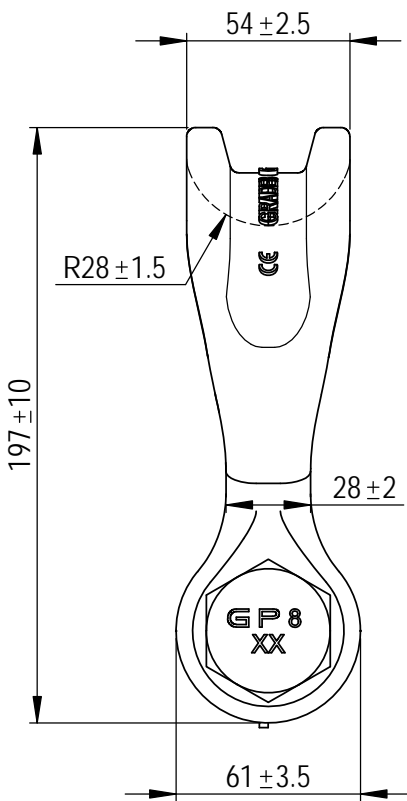

Green Pin® Sling Shackles
 Group : P-6033
 Part : SLGPF0012
 WLL : 12.5t

We reserve the right to make amendments on specifications in this drawing without prior notification.

P.O. Box 57, 3360 AB Sliedrecht
 (The Netherlands)
 Industrieweg 6, 3361 HJ Sliedrecht
 Tel. +31(0)184-413300 www.vanbeest.nl

Title **Green Pin® Sling Shackles**
bow shackle with safty bolt

Remark
 P-6033
 SLGPF0012

Format	A4		Rev.
Scale	1:2.5		
Drawing number		5273	0