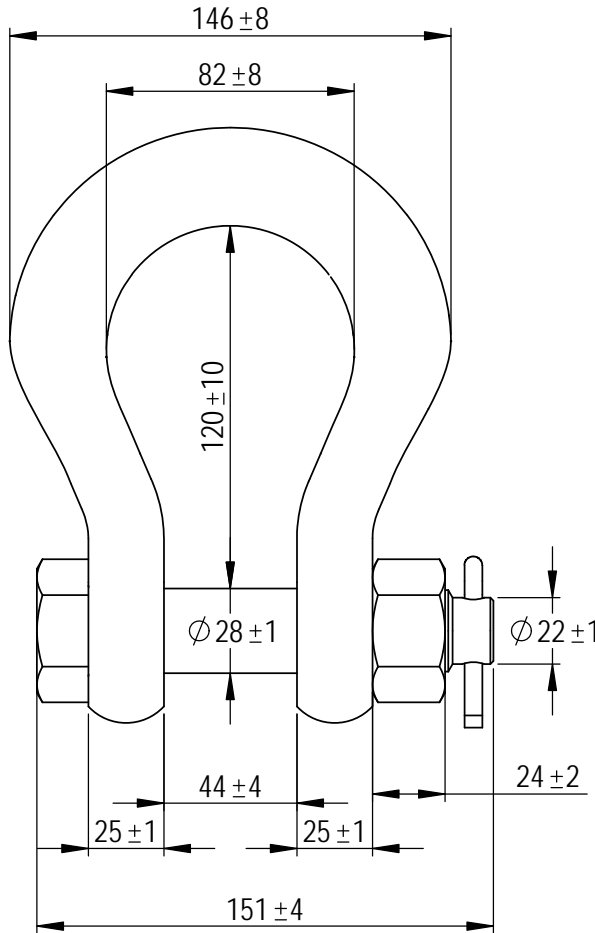

Green Pin® Sling Shackles
 Group : P-6033
 Part : SLGPF0012
 WLL : 12.5t

We reserve the right to make amendments on specifications in this drawing without prior notification.

P.O. Box 57, 3360 AB Sliedrecht
 (The Netherlands)
 Industrieweg 6, 3361 HJ Sliedrecht
 Tel. +31(0)184-413300 www.vanbeest.nl

Title **Green Pin® Sling Shackles**
bow shackle with safty bolt

Remark
 P-6033
 SLGPF0012

Format	A4		Rev.
Scale	1:2.5		
Drawing number		5273	0