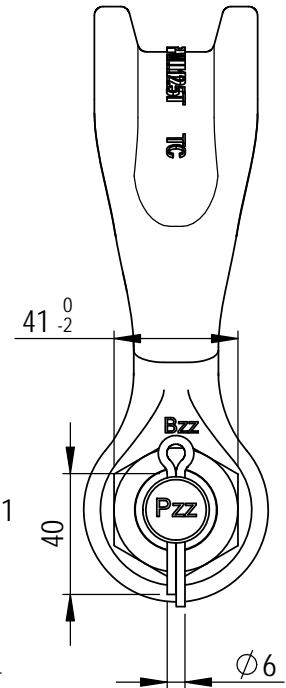

Green Pin® Sling Shackles
 Group : P-6033
 Part : SLGPF0012
 WLL : 12.5t

We reserve the right to make amendments on specifications in this drawing without prior notification.

P.O. Box 57, 3360 AB Sliedrecht
 (The Netherlands)
 Industrieweg 6, 3361 HJ Sliedrecht
 Tel. +31(0)184-413300 www.vanbeest.nl

Title **Green Pin® Sling Shackles**
bow shackle with safty bolt

Remark
 P-6033
 SLGPF0012

Format	A4		Rev.
Scale	1:2.5		
Drawing number		5273	0