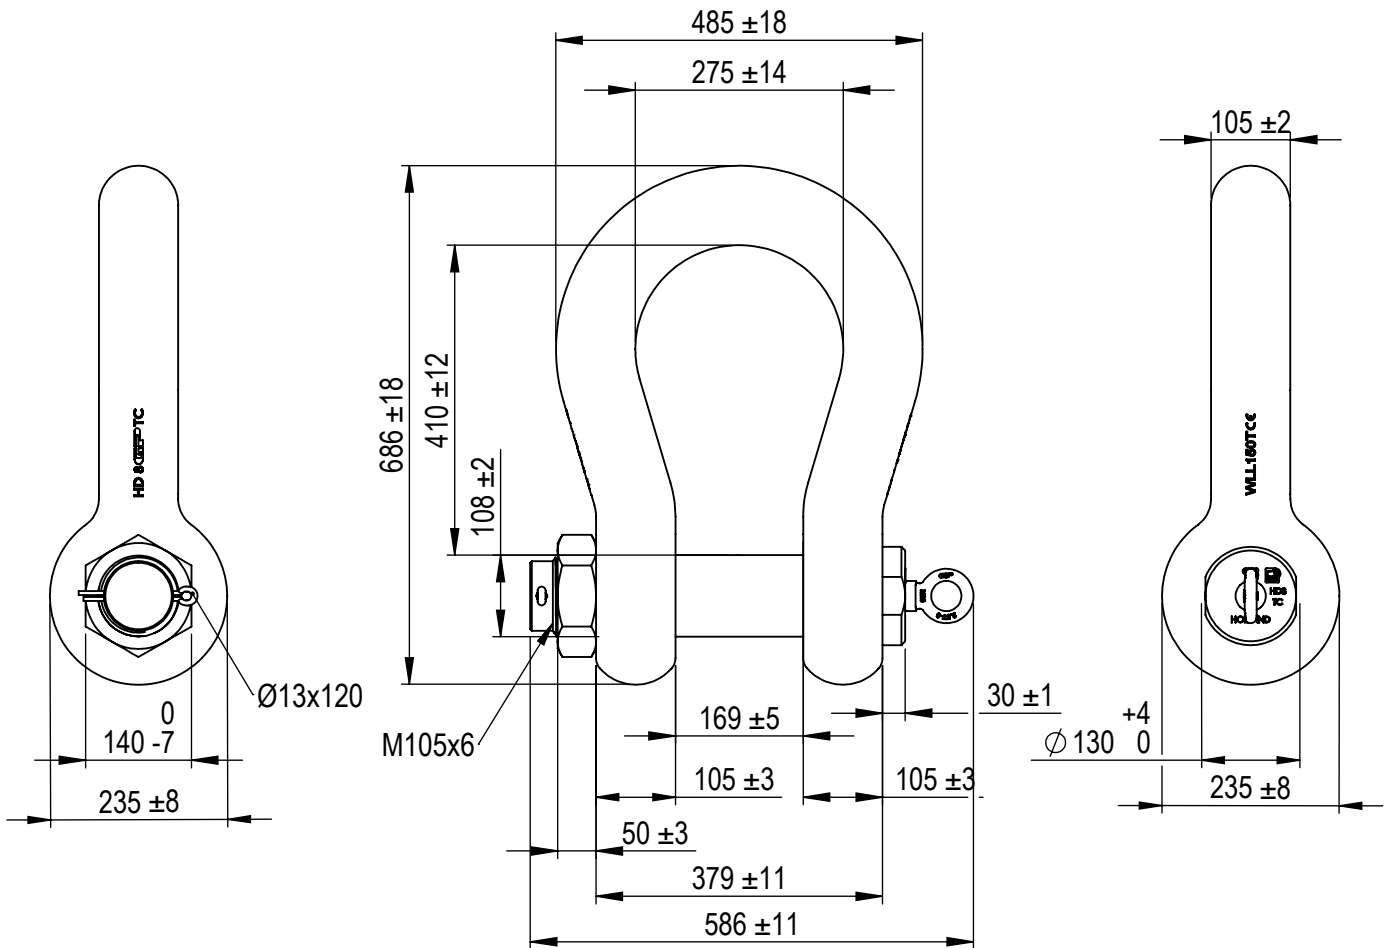

Green Pin® Heavy Duty Bow Shackle BN
 Group : P-6036
 Part : HDGPHM0150
 WLL : 150 t

We reserve the right to make amendments on specifications in this drawing without prior notification.

Rev.	Description	Date	Drawn
A	Product update	16-07-2020	R.B.
0	First Issue	16-11-09	H.T.

P.O. Box 57, 3360 AB Sliedrecht (The Netherlands)
 Industrieweg 6, 3361 HJ Sliedrecht
 Tel. +31(0)184-413300 www.greenpin.com

Format	A4		
Scale	1:10		
Drawing number	5226	Rev.	A

Title Green Pin® Heavy Duty Bow Shackle BN
 High load capacity bow shackle with safety bolt