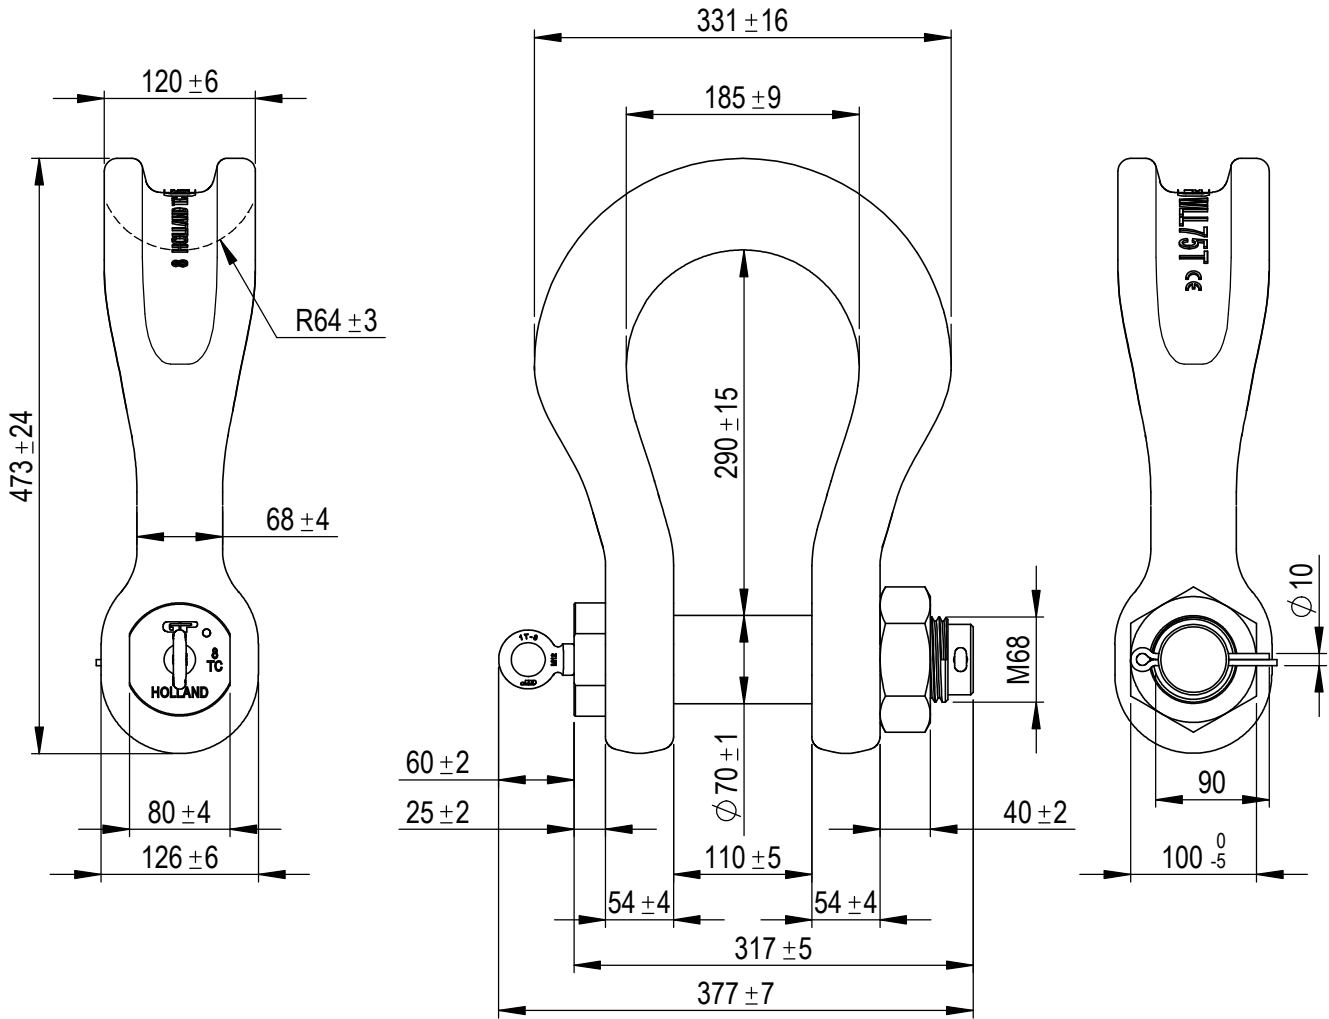

Green Pin® Sling Shackle BN  
 Group : P-6033  
 Part : SLGPF0075  
 WLL : 75t

We reserve the right to make amendments on specifications in this drawing without prior notification.

Rev.	Description	Date	Drawn
A	Product update	2021-8-18	R.CH
0	First Issue	2010-9-6	D.L

P.O. Box 57, 3360 AB Sliedrecht (The Netherlands)  
 Industrieweg 6, 3361 HJ Sliedrecht  
 Tel. +31(0)184-413300 www.greenpin.com

Format	A4		Rev.
Scale	1:6		
Drawing number		5278	A

Title **Green Pin® Sling Shackle BN**  
 High load capacity bow shackle with safety bolt