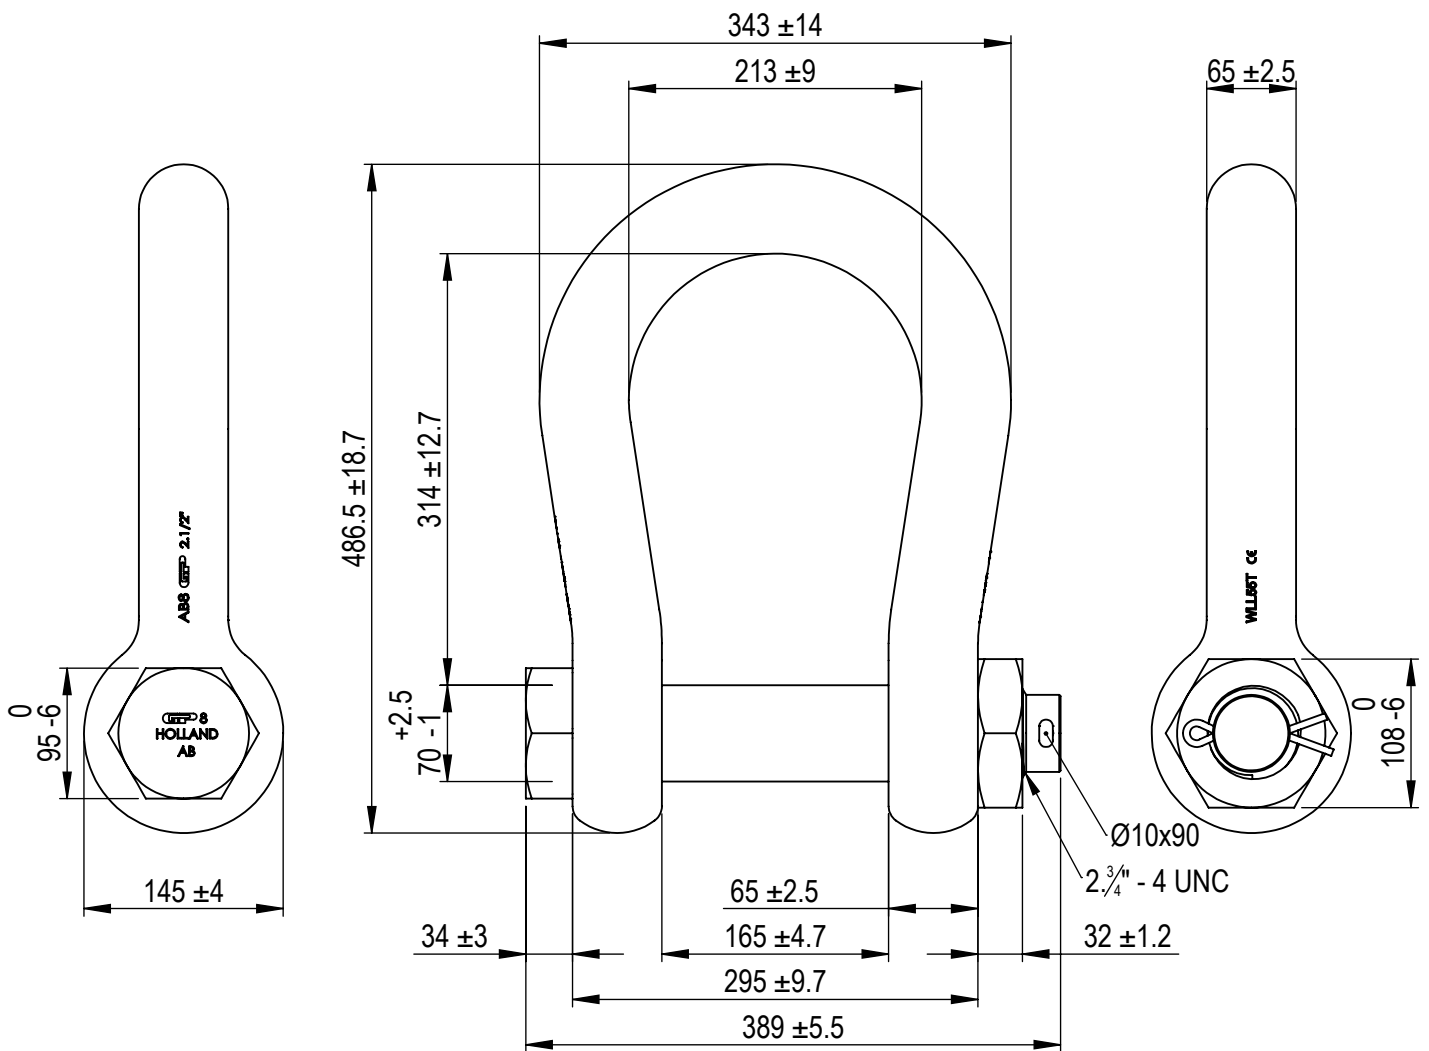

Green Pin BigMouth® Shackles
 Group : G-4263
 Part : ASGHMB65
 WLL : 55 t

We reserve the right to make amendments on specifications in this drawing without prior notification.

Rev.	Description	Date	Drawn
0	First Issue	15-8-2018	RB

P.O. Box 57, 3360 AB Sliedrecht
 (The Netherlands)
 Industrieweg 6, 3361 HJ Sliedrecht
 Tel. +31(0)184-413300 www.vanbeest.nl

Format	A4	
Scale	1:5.5	

Title	Green Pin BigMouth® Shackles, bow shackles with safety bolt	Remark	G-4263 ASGHMB65	Drawing number	6858	Rev.	0
-------	--	--------	--------------------	----------------	------	------	---