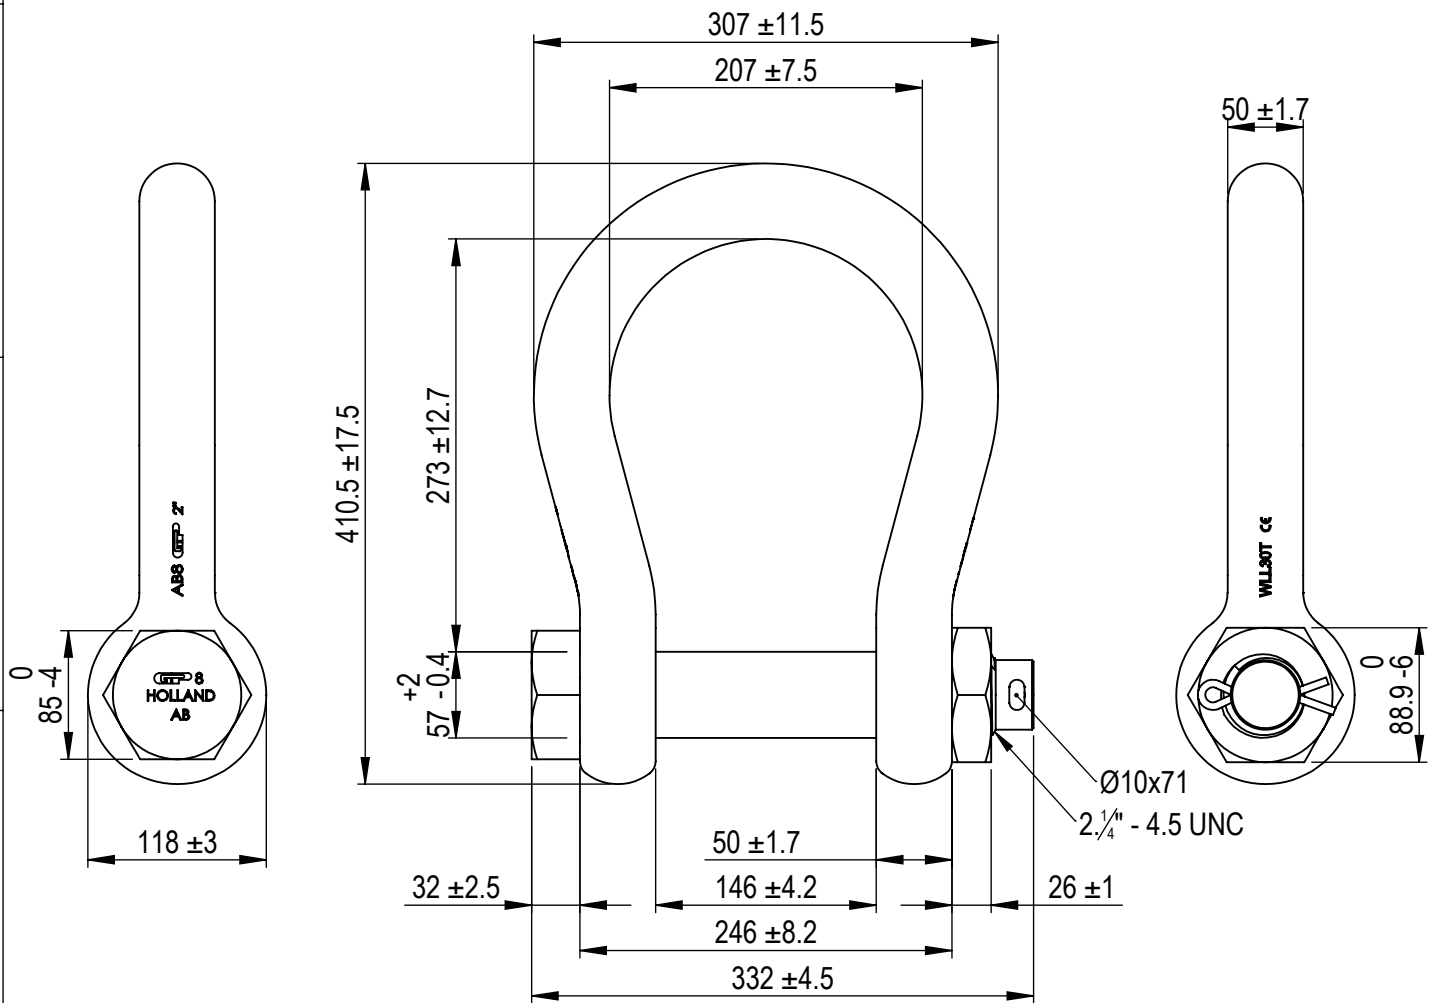

Green Pin BigMouth® Shackles  
 Group : G-4263  
 Part : ASGHMB50  
 WLL : 30 t

We reserve the right to make amendments on specifications in this drawing without prior notification.

Rev.	Description	Date	Drawn
0	First Issue	15-8-2018	RB

**VAN BEEST**

P.O. Box 57, 3360 AB Sliedrecht  
 (The Netherlands)  
 Industrieweg 6, 3361 HJ Sliedrecht  
 Tel. +31(0)184-413300 www.vanbeest.nl

Format A4  
 Scale 1:5

Title	Green Pin BigMouth® Shackles, bow shackles with safety bolt	Remark	G-4263 ASGHMB50	Drawing number	6857	Rev.	0
-------	--	--------	--------------------	----------------	------	------	---