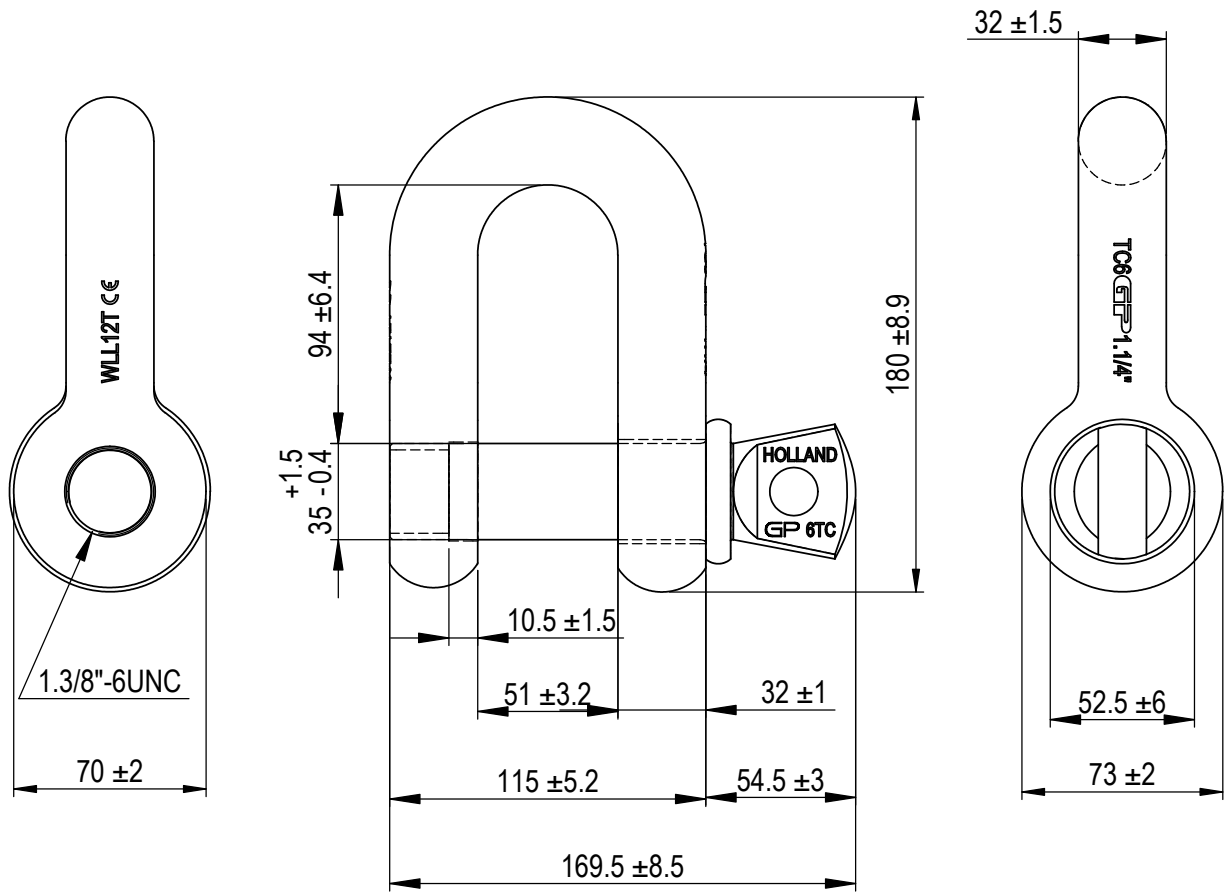

Green Pin® Dee Shackle SC  
 Group : G-4151  
 Part : GPGDBB32  
 WLL : 12t

We reserve the right to make amendments on specifications in this drawing without prior notification.

Rev.	Description	Date	Drawn
B	Drawing updated	2022-1-1	DL
A	Chamber in eye	13-10-11	H.T.
0	First Issue	31-07-09	H.T.

P.O. Box 57, 3360 AB Sliedrecht (The Netherlands)  
 Industrieweg 6, 3361 HJ Sliedrecht  
 Tel. +31(0)184-413300 www.greenpin.com

Format	A4		
Scale	1:2.75		
Drawing number		Rev.	
5086		B	

Title **Green Pin® Dee Shackle SC**  
 Standard dee shackle with screw collar pin