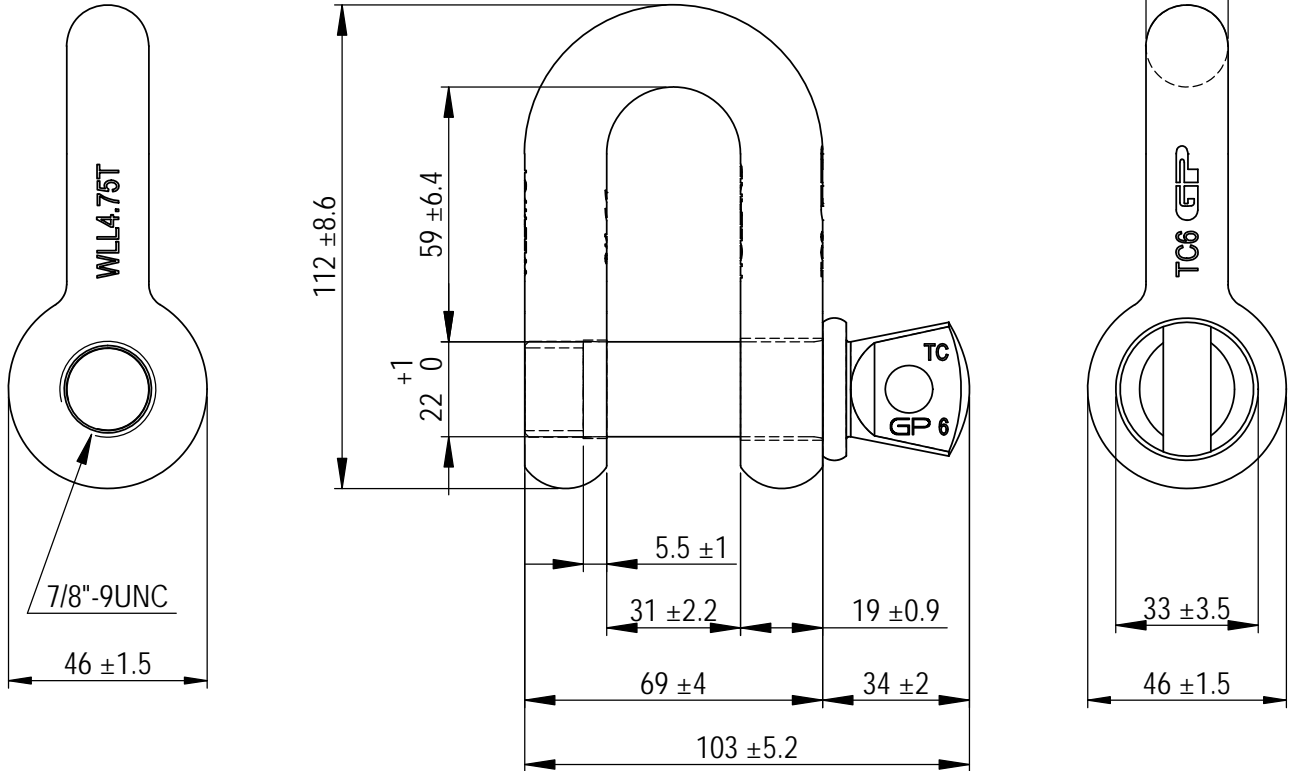

Green Pin® Dee Shackle SC

Group : G-4151

Part : GPGDBB19

WLL : 4.75t

We reserve the right to make amendments on specifications in this drawing without prior notification.

Rev.	Description	Date	Drawn
B	Drawing updated	2022-1-1	DL
A	Chamber in eye	13-10-11	H.T.
0	First Issue	31-07-09	H.T.

P.O. Box 57, 3360 AB Sliedrecht (The Netherlands)
 Industrieweg 6, 3361 HJ Sliedrecht
 Tel. +31(0)184-413300 www.greenpin.com

Format	A4		
Scale	1:1.75		
Drawing number		5082	Rev.
			B

Title **Green Pin® Dee Shackle SC**
 Standard dee shackle with screw collar pin