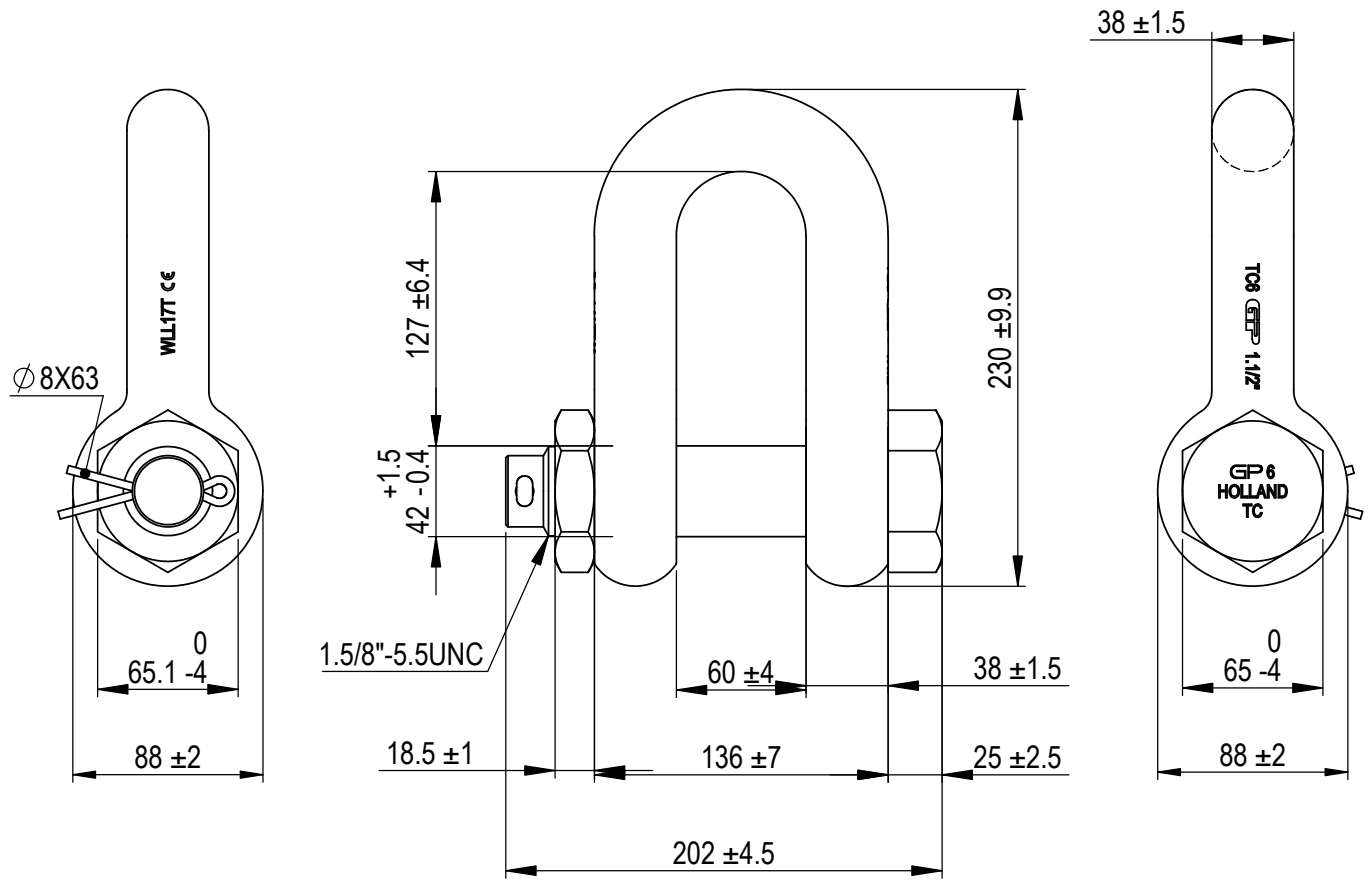

Green Pin® Dee Shackle BN
 Group : G-4153
 Part : GPGDMB38
 WLL : 17t

We reserve the right to make amendments on specifications in this drawing without prior notification.

Rev.	Description	Date	Drawn
A	Drawing updated	2022-1-1	DL
0	First Issue	31-07-09	H.T.

P.O. Box 57, 3360 AB Sliedrecht (The Netherlands)
 Industrieweg 6, 3361 HJ Sliedrecht
 Tel. +31(0)184-413300 www.greenpin.com

Format	A4		
Scale	1:3.5		
Drawing number			
5033			
Rev.		A	

Title **Green Pin® Dee Shackle BN**
 Standard dee shackle with safety bolt