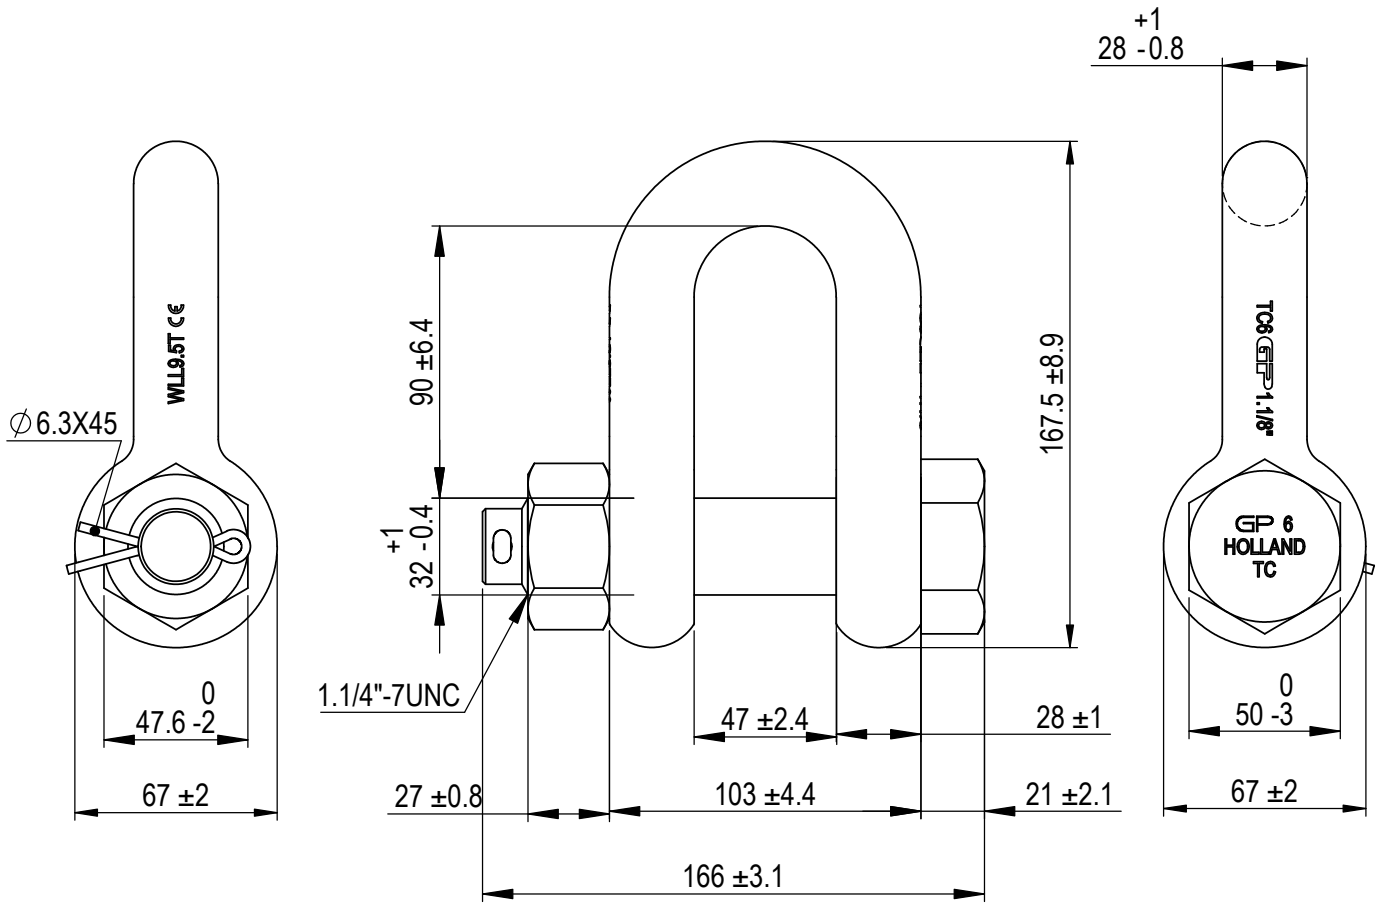

Green Pin® Dee Shackle BN
 Group : G-4153
 Part : GPGDMB28
 WLL : 9.5t

We reserve the right to make amendments on specifications in this drawing without prior notification.

Rev.	Description	Date	Drawn
A	Drawing updated	2022-1-1	DL
0	First Issue	31-07-09	H.T.

Green Pin®
 P.O. Box 57, 3360 AB Sliedrecht (The Netherlands)
 Industrieweg 6, 3361 HJ Sliedrecht
 Tel. +31(0)184-413300 www.greenpin.com

Title Green Pin® Dee Shackle BN Standard dee shackle with safety bolt	Remark G-4153 GPGDMB28	Format A4 Scale 1:2.5	
		Drawing number 5030	Rev. A