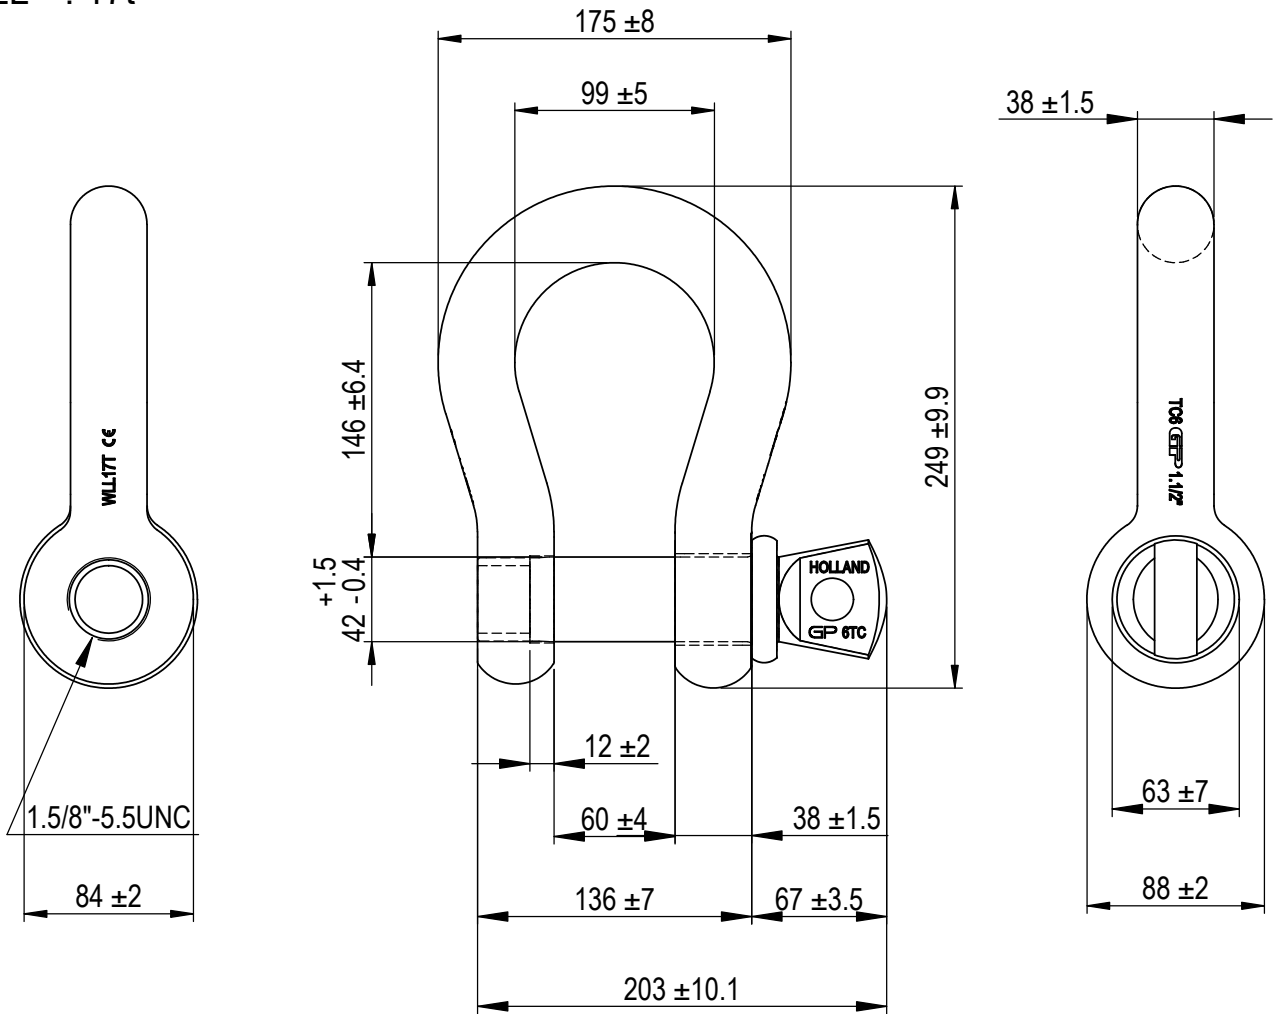

Green Pin® Bow Shackle SC

Group : G-4161

Part : GPGHBB38

WLL : 17t

We reserve the right to make amendments on specifications in this drawing without prior notification.

Rev.	Description	Date	Drawn
B	Drawing updated	2022-1-1	DL
A	Chamber in eye	13-10-11	H.T.
0	First Issue	31-07-09	H.T.

P.O. Box 57, 3360 AB Sliedrecht (The Netherlands)
 Industrieweg 6, 3361 HJ Sliedrecht
 Tel. +31(0)184-413300 www.greenpin.com

Format	A4		
Scale	1:3.75		
Drawing number		Rev.	
5063		B	

Title **Green Pin® Bow Shackle SC**
 Standard bow shackle with screw collar pin