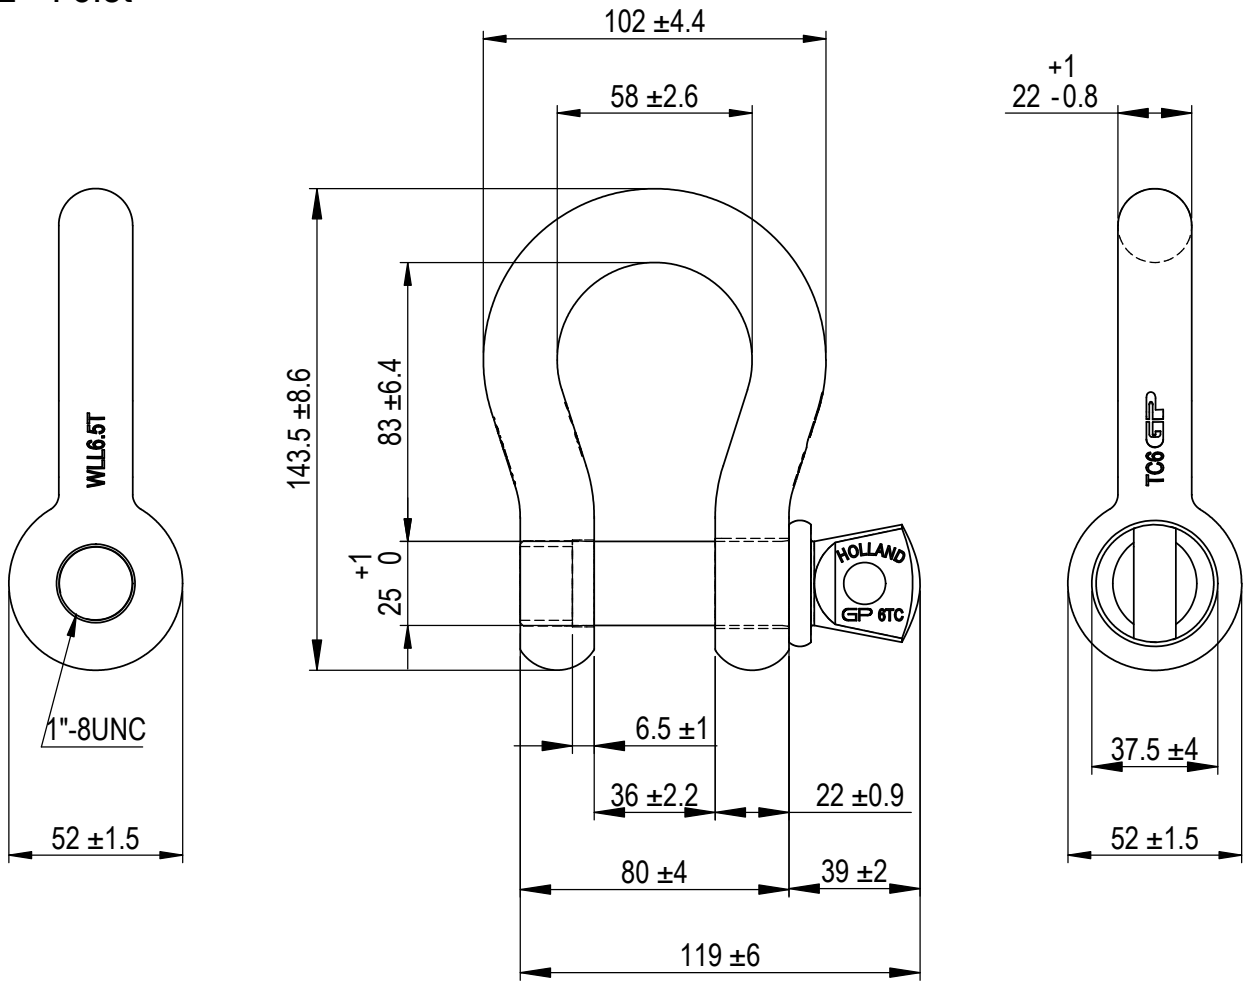

Green Pin® Bow Shackle SC

Group : G-4161

Part : GPGHBB22

WLL : 6.5t

We reserve the right to make amendments on specifications in this drawing without prior notification.

Rev.	Description	Date	Drawn
B	Drawing updated	2022-1-1	DL
A	Chamber in eye	13-10-11	H.T.
0	First Issue	31-07-09	H.T.

Green Pin®
P.O. Box 57, 3360 AB Sliedrecht (The Netherlands)
Industrieweg 6, 3361 HJ Sliedrecht
Tel. +31(0)184-413300 www.greenpin.com

Title **Green Pin® Bow Shackle SC**
Standard bow shackle with screw collar pin

Remark
G-4161
GPGHBB22

Format	A4	 
Scale	1:2.25	
Drawing number	5058	Rev.
		B