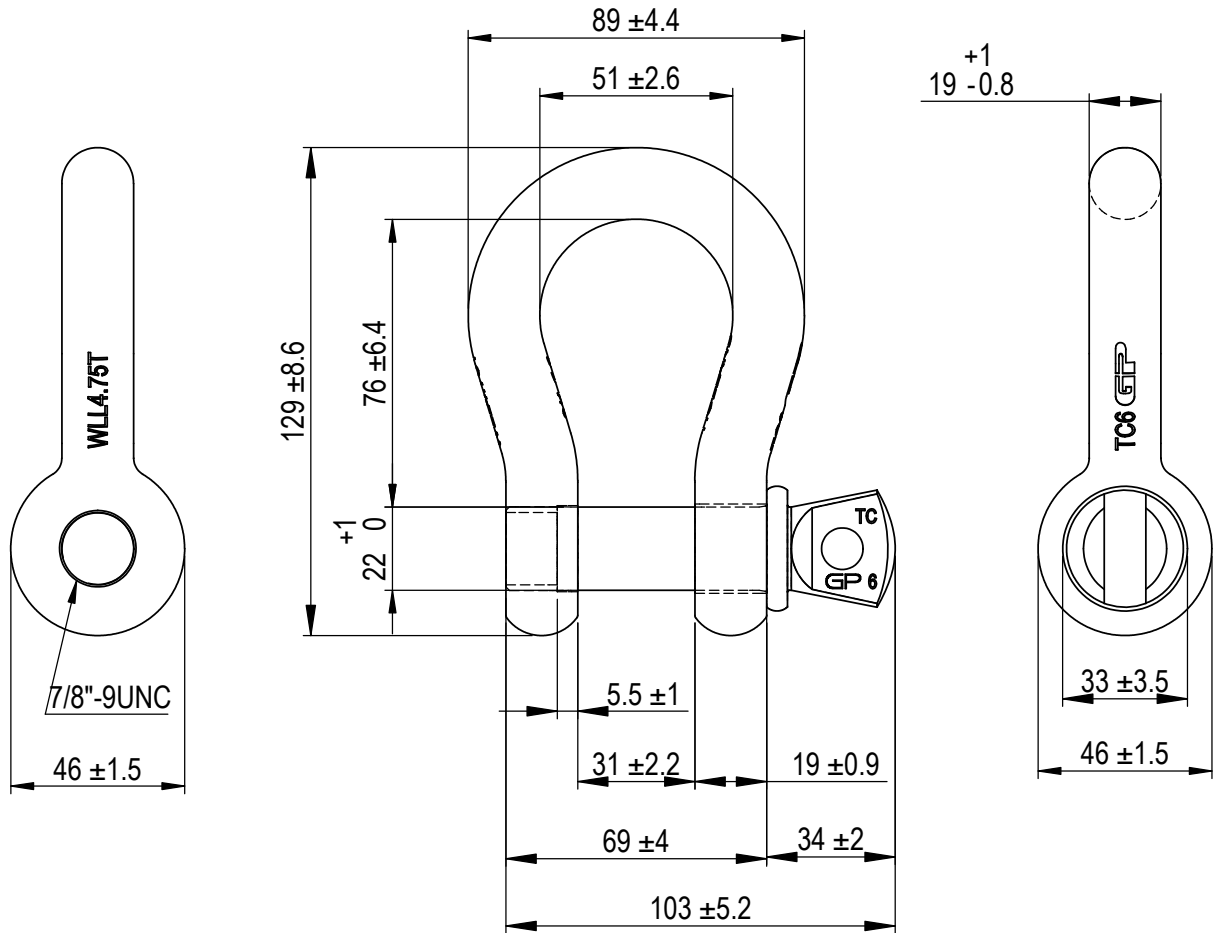

Green Pin® Bow Shackle SC
 Group : G-4161
 Part : GPGHBB19
 WLL : 4.75t

We reserve the right to make amendments on specifications in this drawing without prior notification.

Rev.	Description	Date	Drawn
B	Drawing uptaded	2022-1-1	DL
A	Chamber in eye	13-10-11	H.T.
0	First Issue	31-07-09	H.T.

Green Pin®
 P.O. Box 57, 3360 AB Sliedrecht (The Netherlands)
 Industrieweg 6, 3361 HJ Sliedrecht
 Tel. +31(0)184-413300 www.greenpin.com

Title **Green Pin® Bow Shackle SC**
 Standard bow shackle with screw collar pin

Remark
 G-4161
 GPGHBB19

Format	A4		
Scale	1:2		
Drawing number		Rev.	
5057		B	