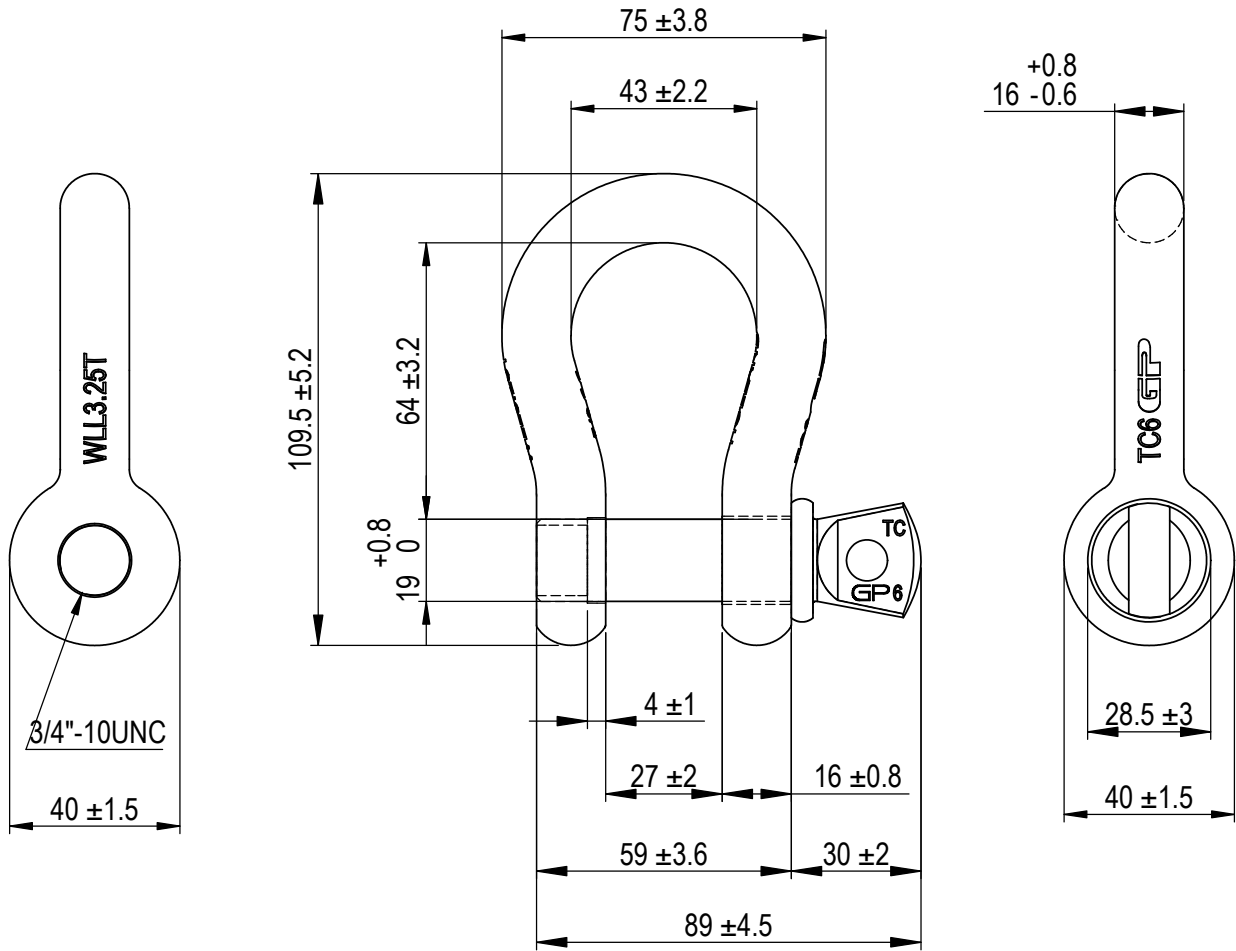

Green Pin® Bow Shackle SC  
 Group : G-4161  
 Part : GPGHBB16  
 WLL : 3.25t

We reserve the right to make amendments on specifications in this drawing without prior notification.

Rev.	Description	Date	Drawn
B	Drawing updated	2022-1-1	DL
A	Chamber in eye	13-10-11	H.T.
0	First Issue	31-07-09	H.T.

P.O. Box 57, 3360 AB Sliedrecht (The Netherlands)  
 Industrieweg 6, 3361 HJ Sliedrecht  
 Tel. +31(0)184-413300 www.greenpin.com

Format	A4	
Scale	1:1.75	
Drawing number	5056	Rev.
		B

Title	Green Pin® Bow Shackle SC Standard bow shackle with screw collar pin	Remark	G-4161 GPGHBB16
-------	---	--------	--------------------